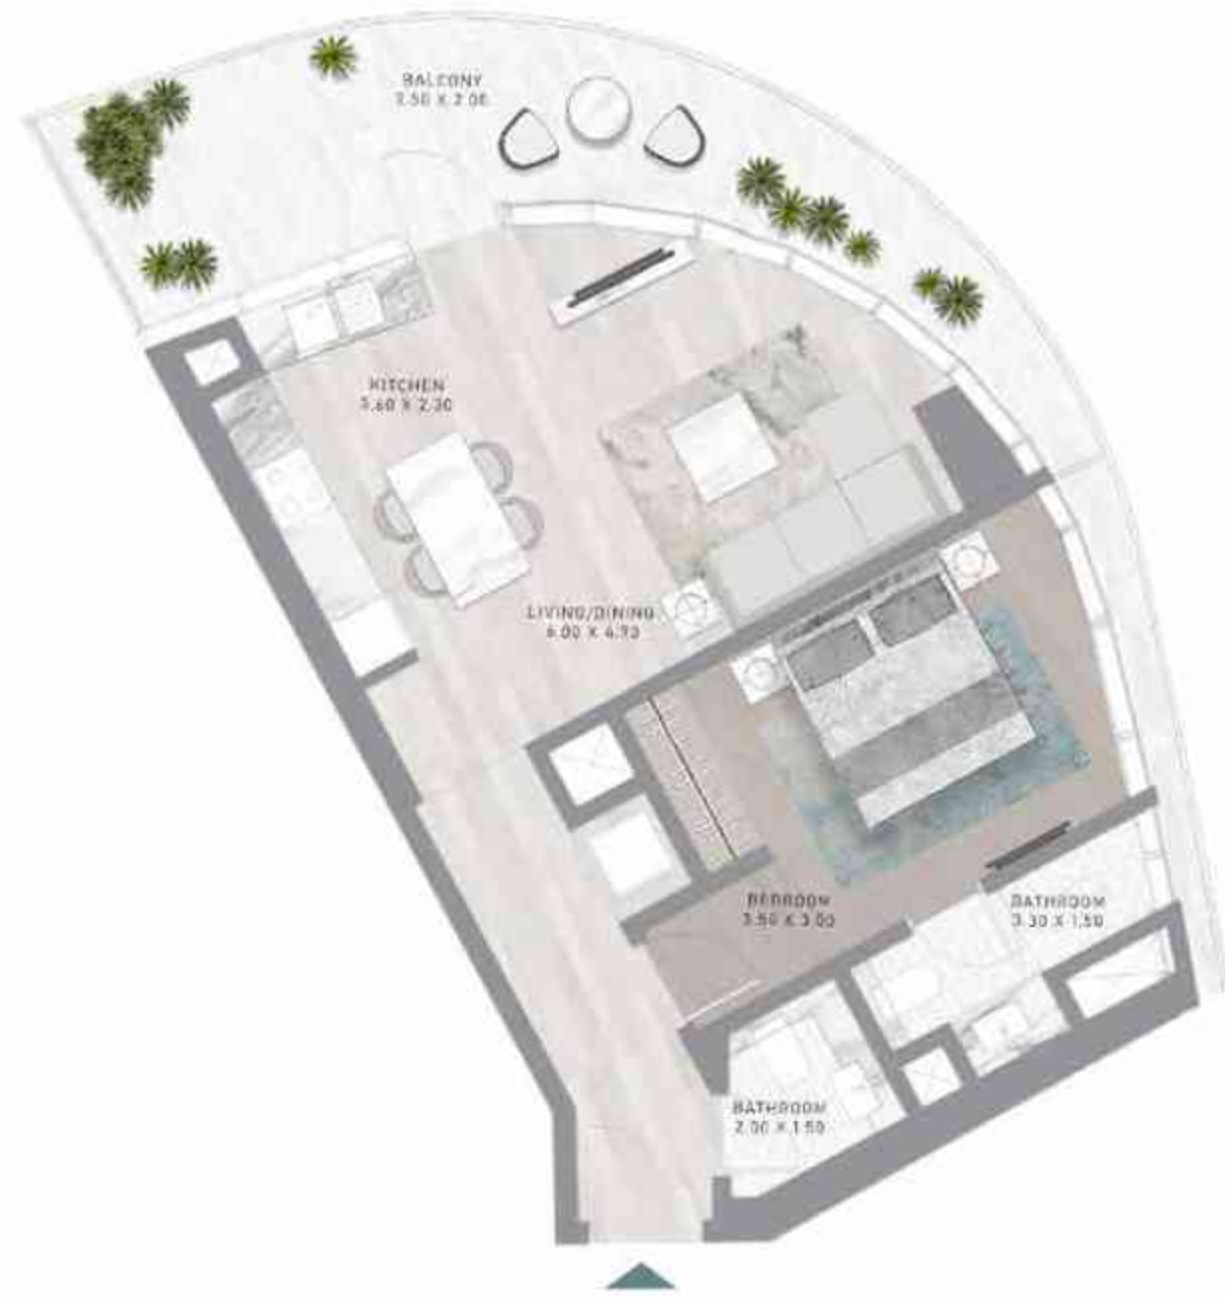

1-BEDROOM

TYPE A5