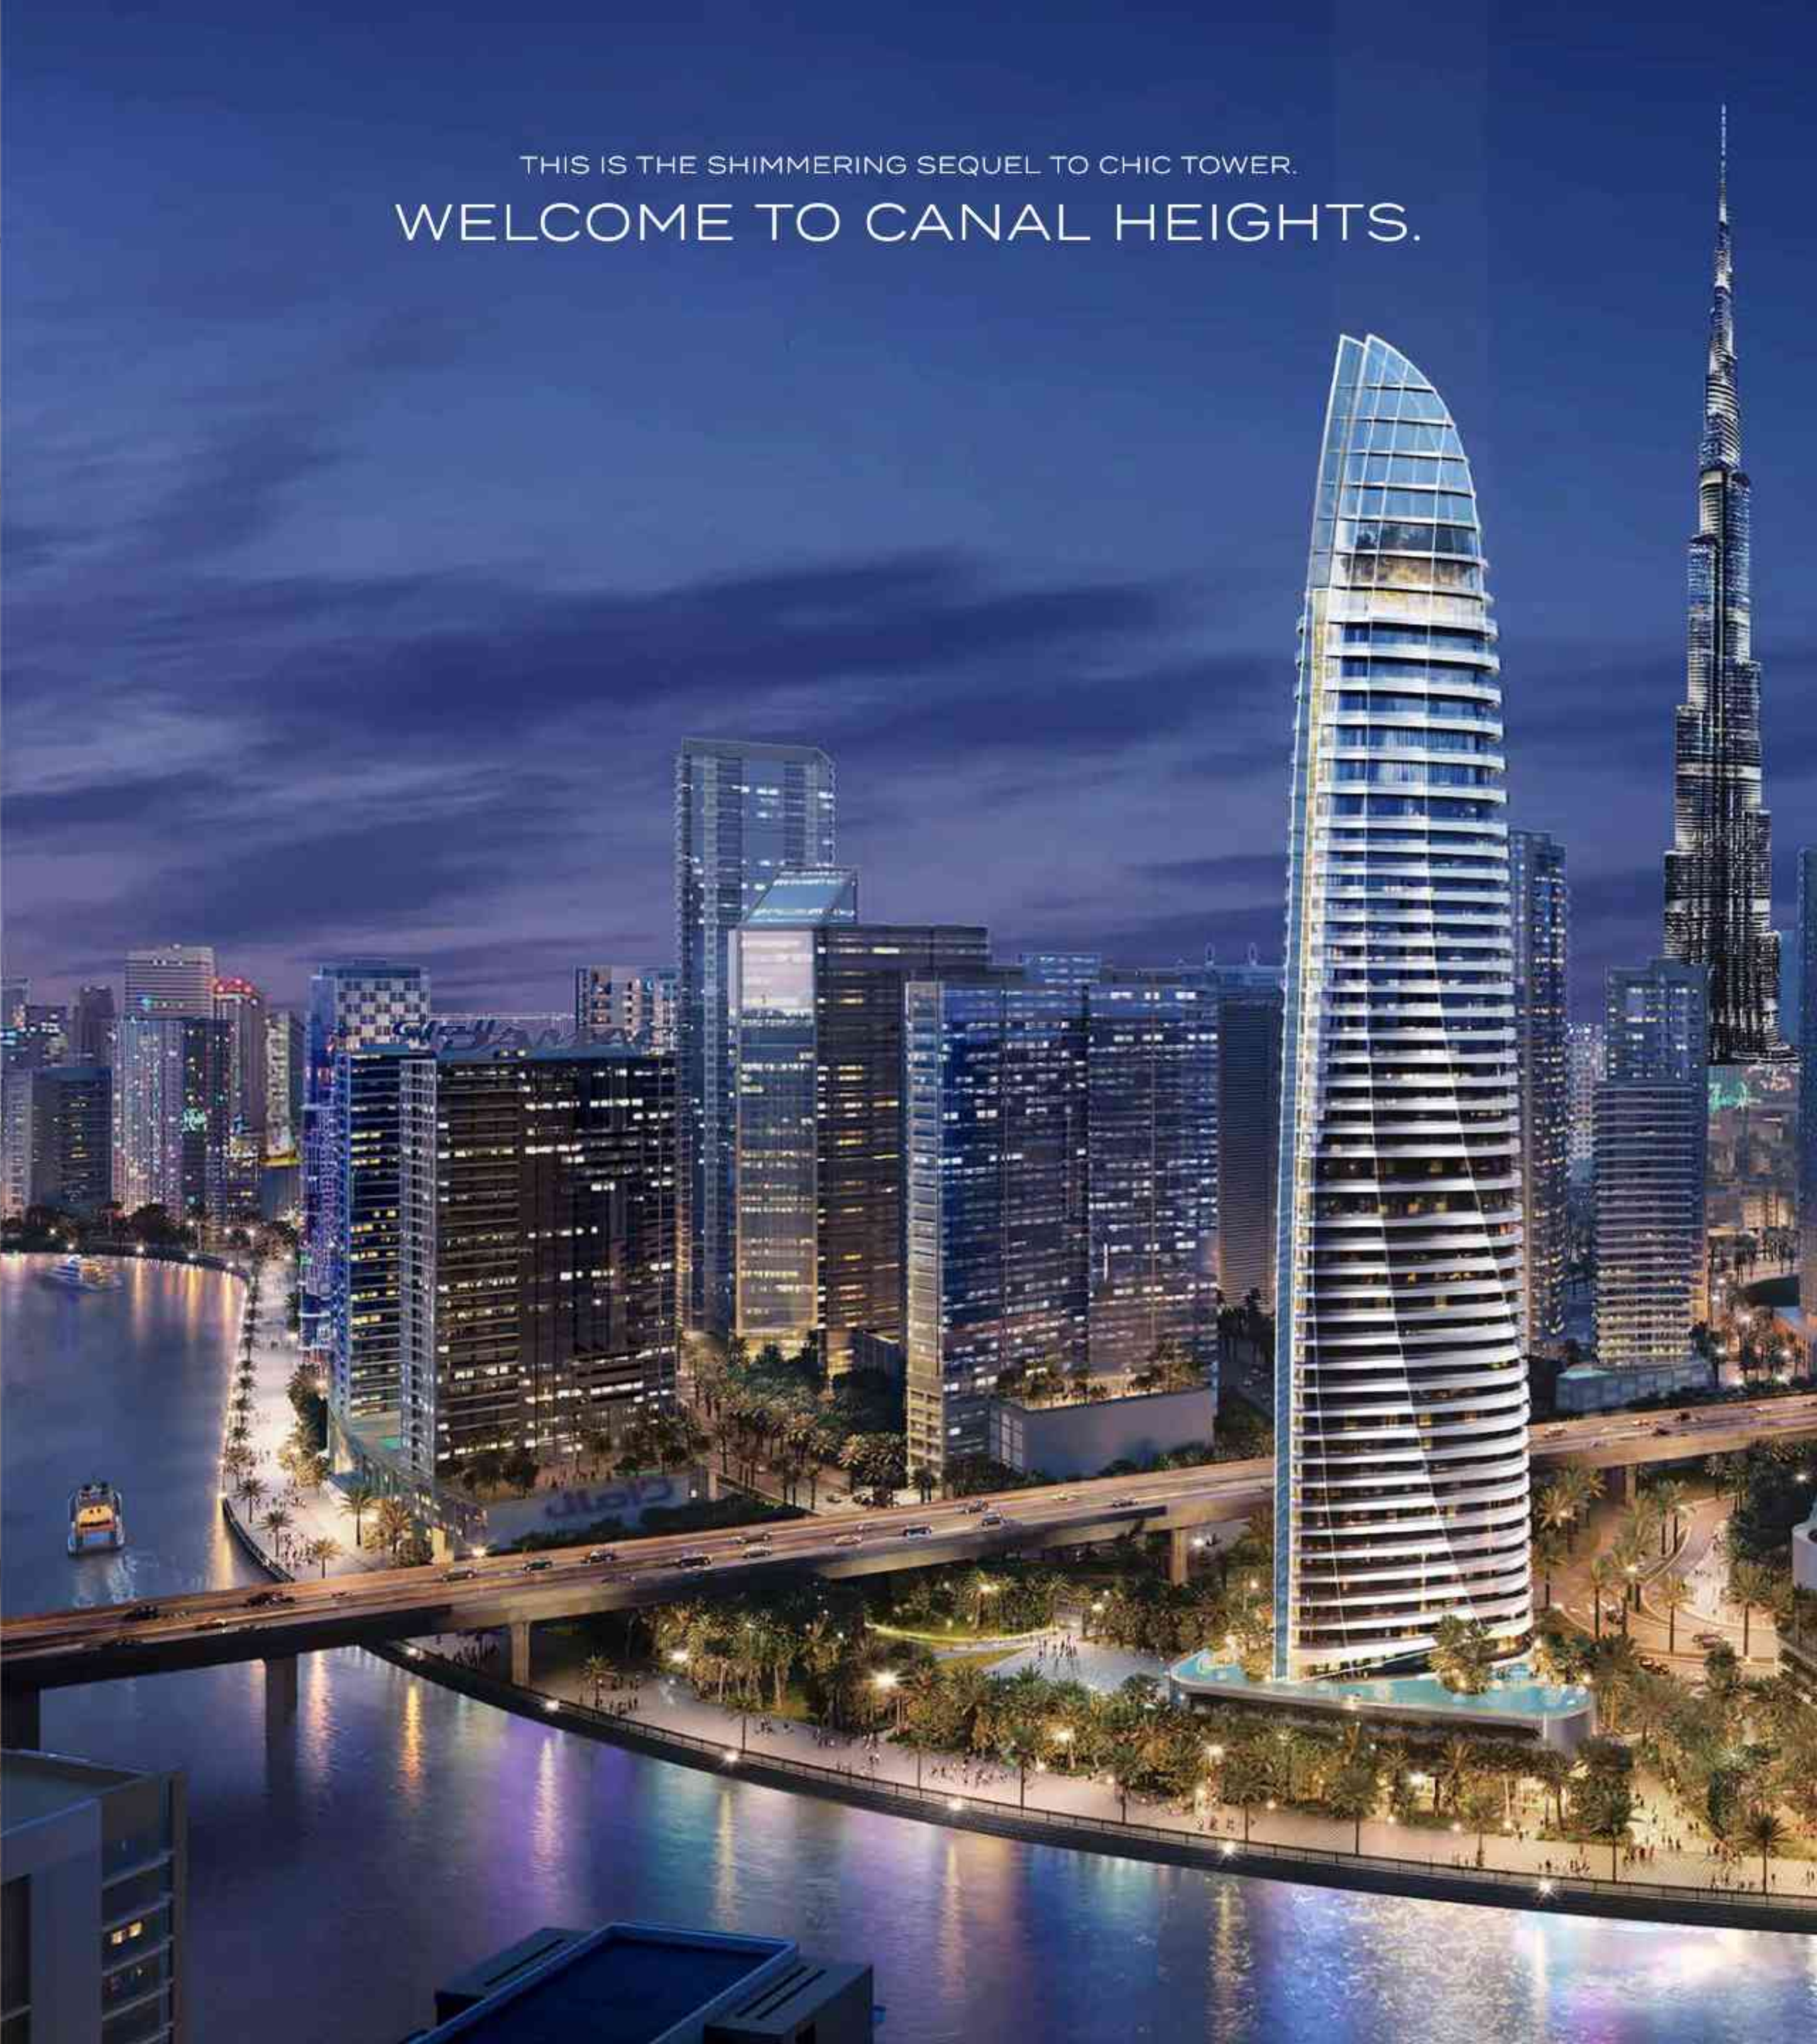

THIS IS THE SHIMMERING SEQUEL TO CHIC TOWER.
WELCOME TO CANAL HEIGHTS.