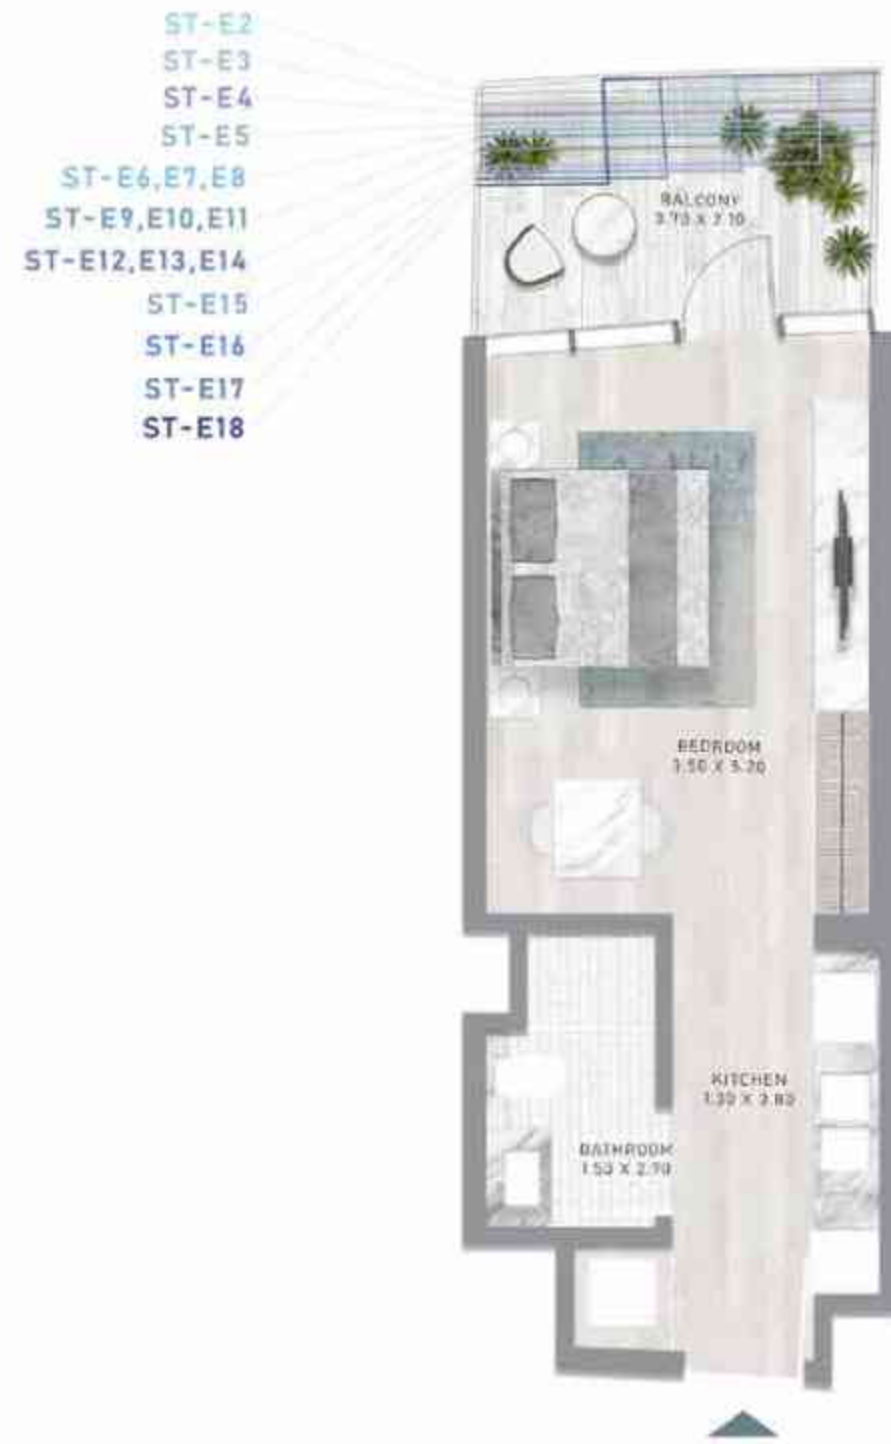

CANAL HEIGHTS BY DE GRISOONO

CANAL HEIGHTS BY DE GRISOONO

LEVELS 2-19

LEVELS 2-19

STUDIO

TYPES E1 - E18

STUDIO

TYPES E1 M - E18 M