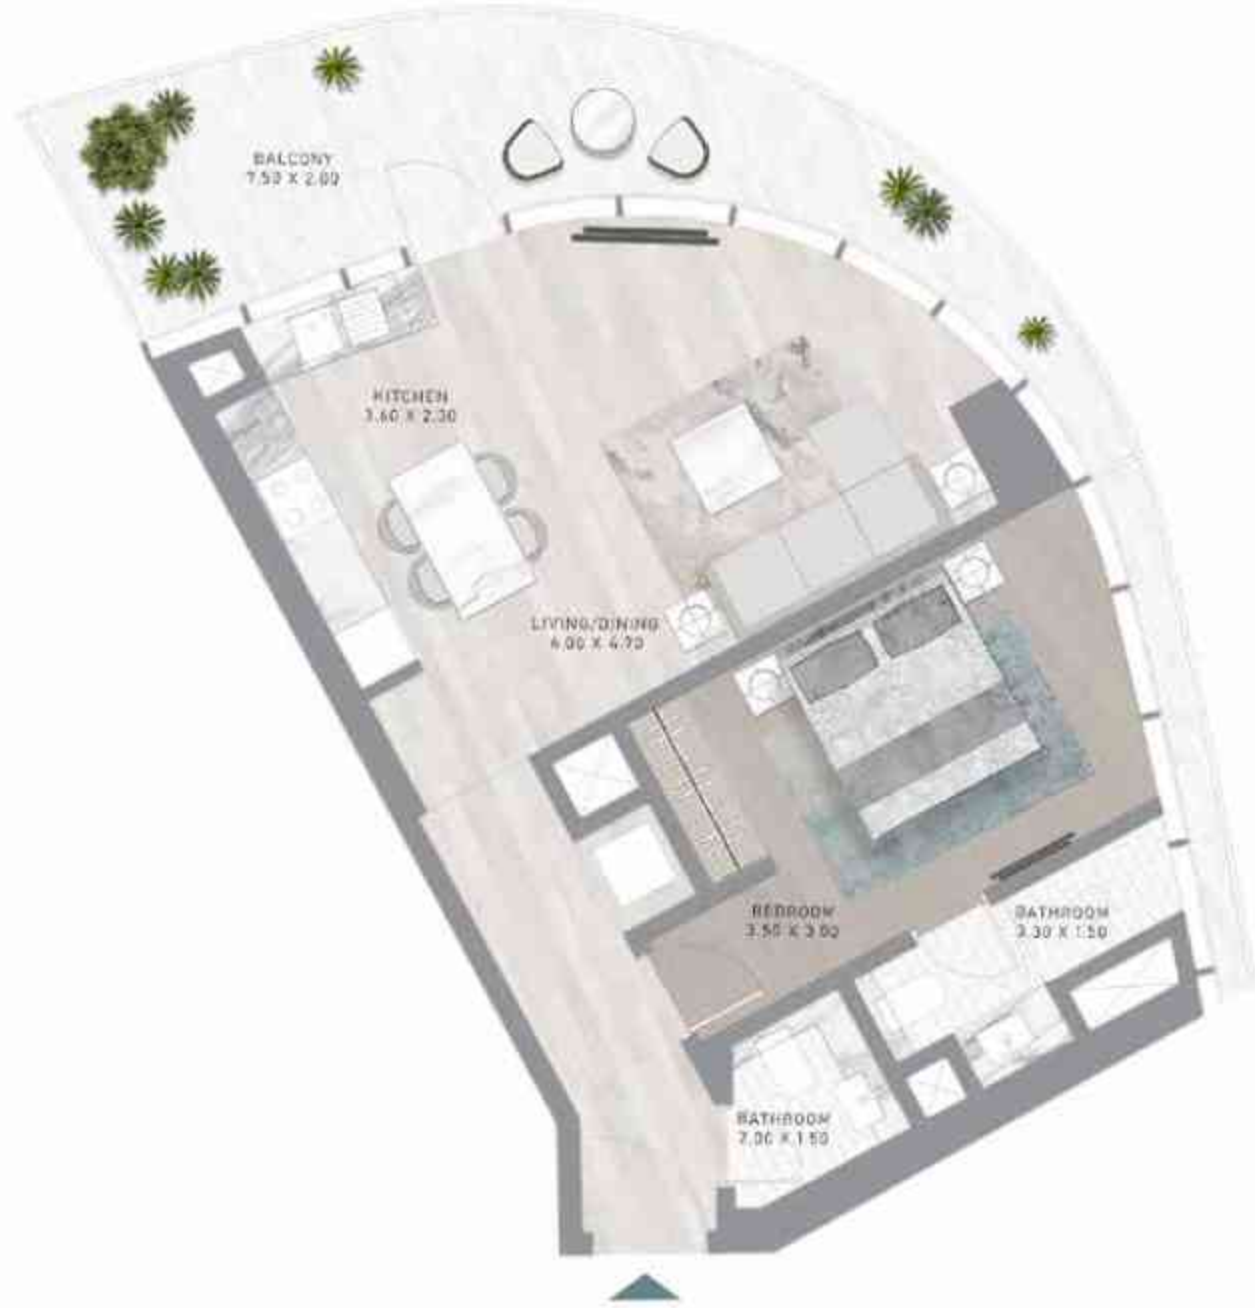

1-BEDROOM

TYPE A1