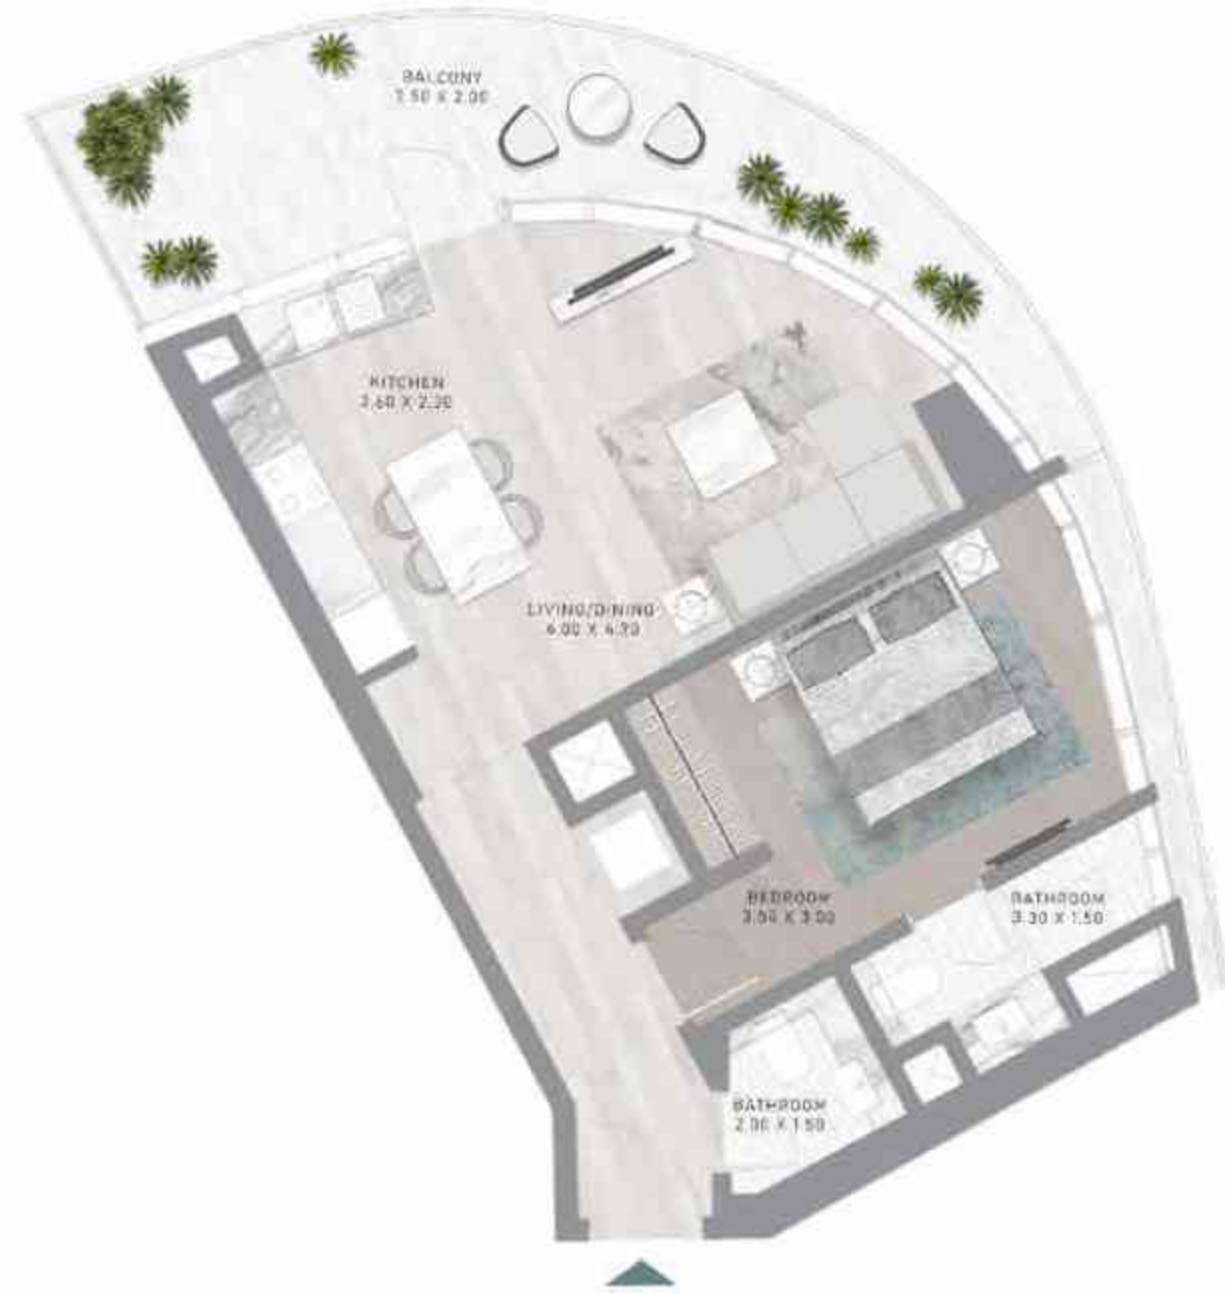

1-BEDROOM

TYPE A6