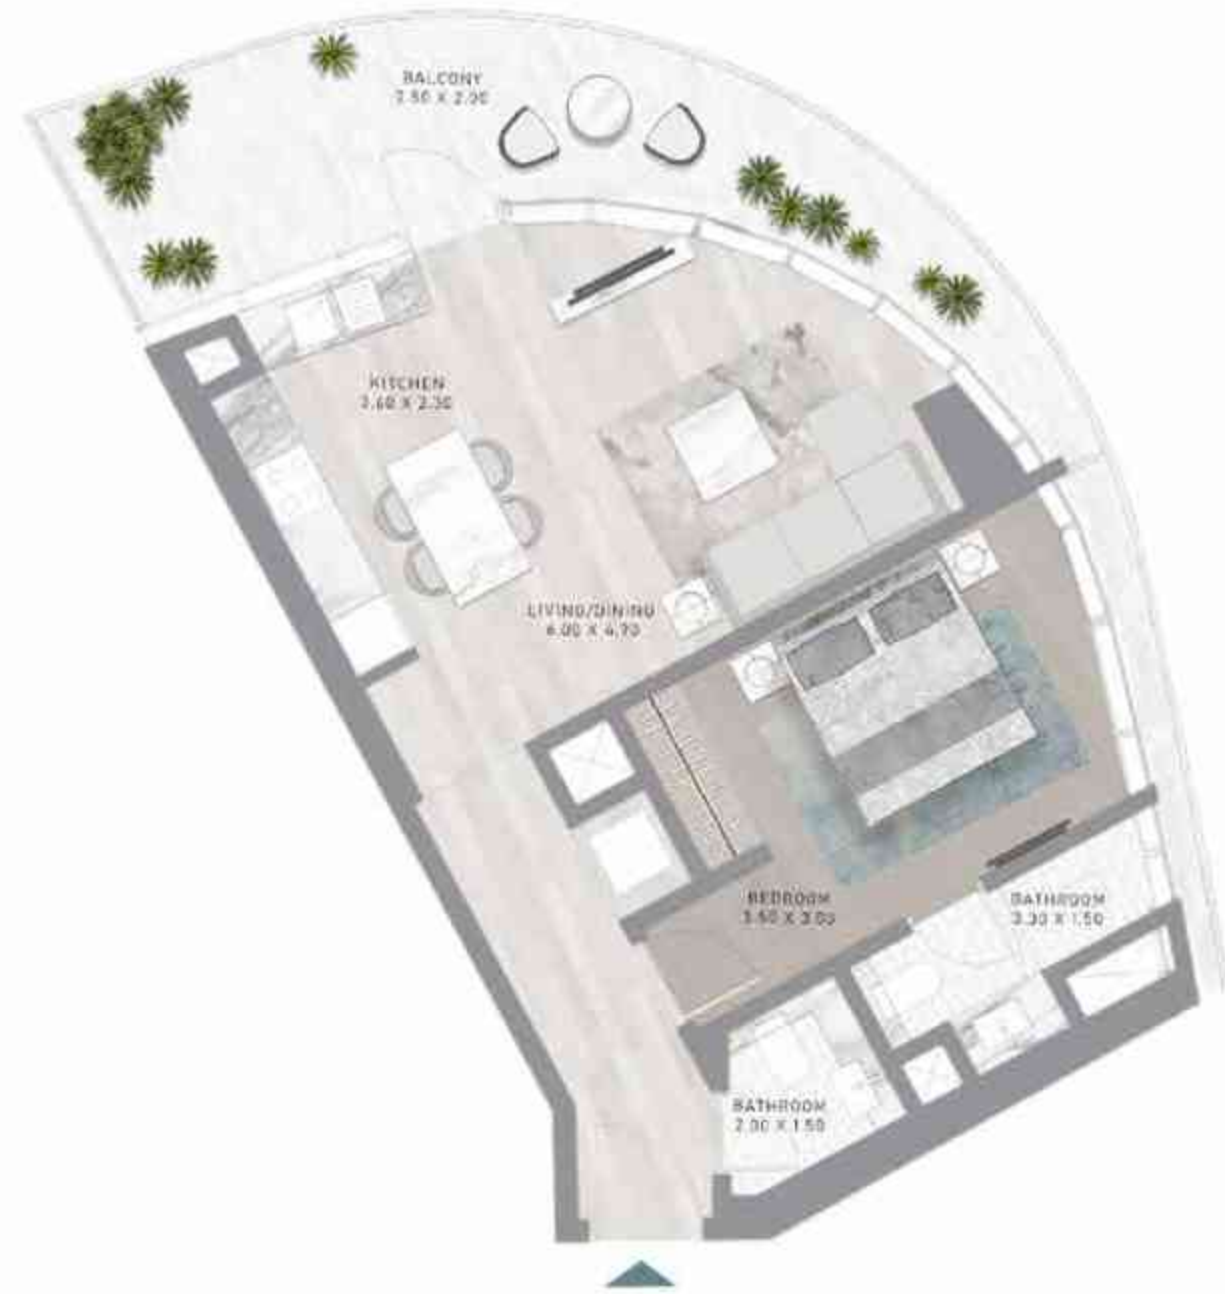

1-BEDROOM

TYPE A4

LEVEL 5