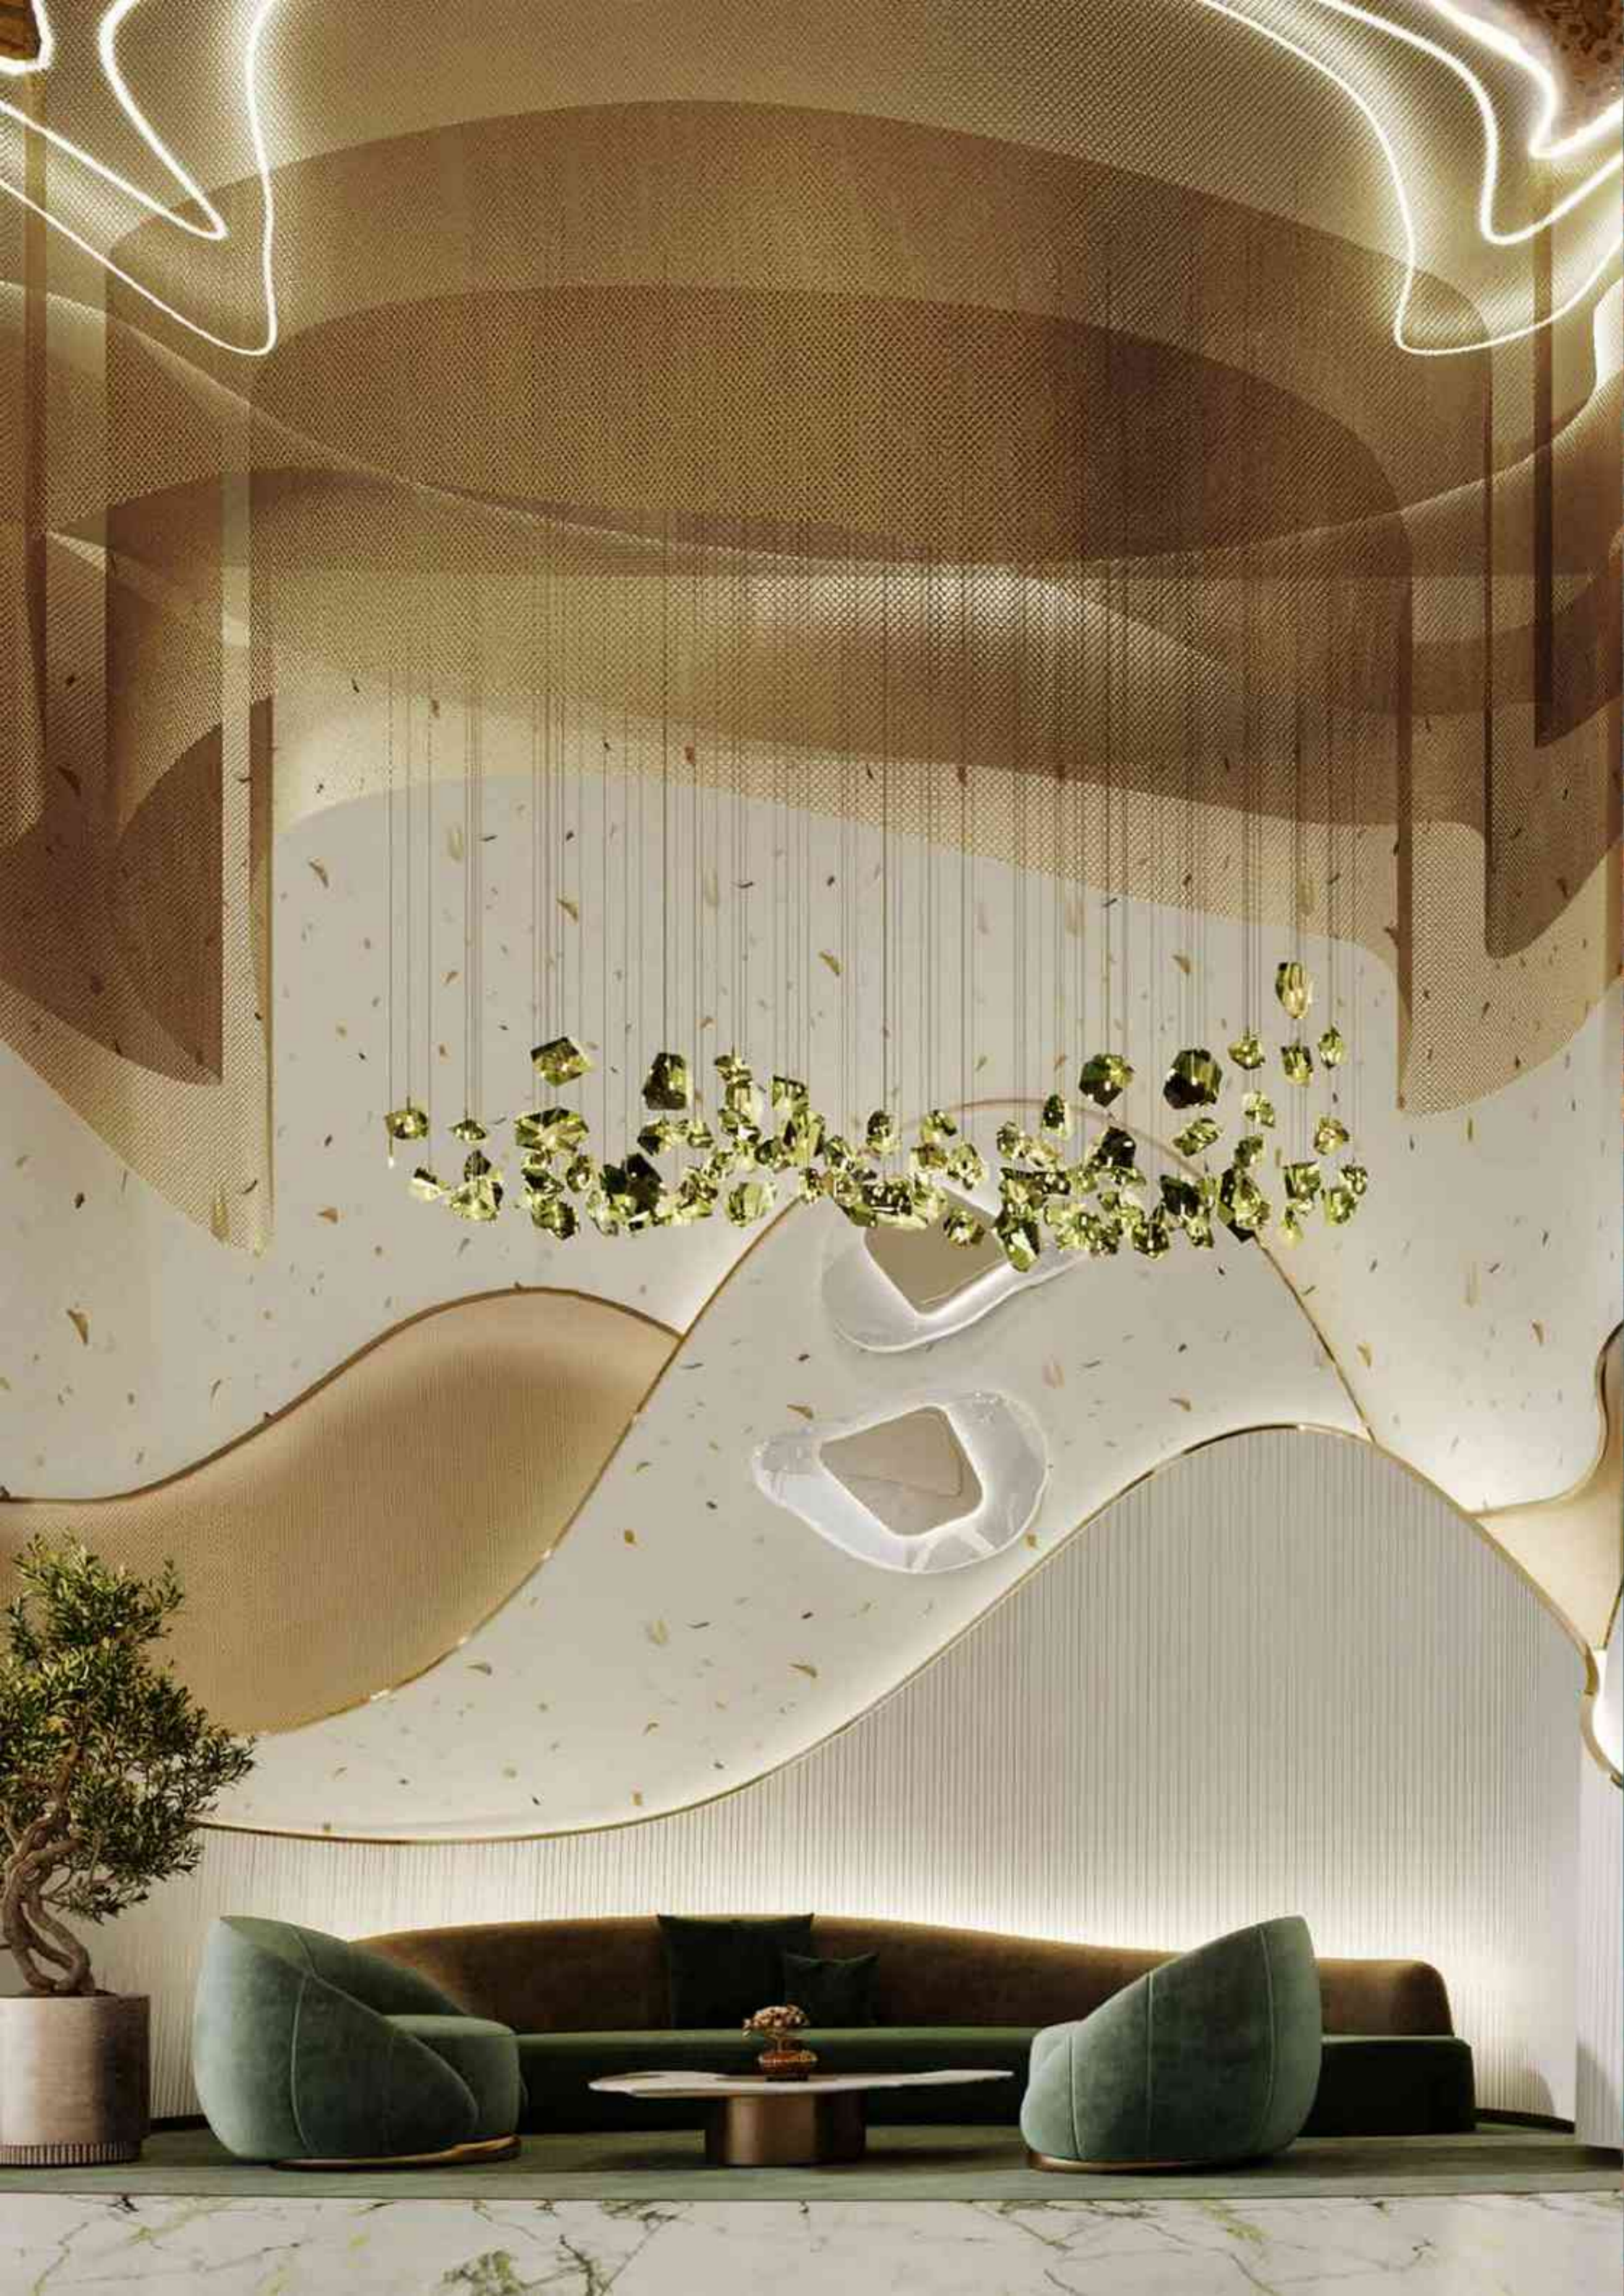

DAMAC

CANAL
C R O W N
de GRISOGONO

RISE ABOVE

LUXURY

A woman with blonde hair in a bun, wearing a high-necked, sleeveless green dress with a shimmering bodice, stands in profile in a field of tall grass. Behind her is a large, arched glass and metal structure, possibly a greenhouse or a futuristic building. The sky is a deep teal color. In the foreground, there are some green plants and a white surface with some debris.

TRANQUIL
WATERFRONT
LIVING BY
DUBAI CANAL

LET THE CANAL BE THE PERFECT
BACKDROP FOR THE ARCHITECTURAL
SPECTACLE THAT IS YOUR HOME,
DAZZLING WITH A CROWN THAT
SPARKLES IN THE SUNLIGHT AND
SHINES BRIGHTLY IN THE NIGHT SKY.

BEHOLD THE
AWE-INSPIRING
PERIDOT

A SHINING GEM THAT HAS INSPIRED
EVERY ELEMENT OF THIS MAGNIFICENT
PROPERTY, HELPING YOU DISCOVER
AN ETHEREAL WORLD.

ENTER A CELESTIAL REALM

STEP INTO THE LOBBY AND BE
TRANSPORTED TO A DIFFERENT WORLD,
WITH EVERY CURVE AND SHAPE
REFLECTING THE WONDERS OF
THE UNIVERSE.

LEAVE SPACE FOR INDULGENCE

A BREATHTAKING PROMENADE
BECKONS YOU WITH A DAZZLING
ARRAY OF CULINARY DELIGHTS
AND A CAREFULLY CURATED
COLLECTION OF RETAIL BRANDS
AND EXPERIENCES.

A rooftop pool area at night, featuring a large swimming pool with a hot tub. Three large, illuminated sculptures of celestial bodies (Mars, Earth, and the Sun) are positioned around the pool. The area is surrounded by lush greenery, palm trees, and modern buildings in the background. People are seen relaxing on lounge chairs and swimming in the pool.