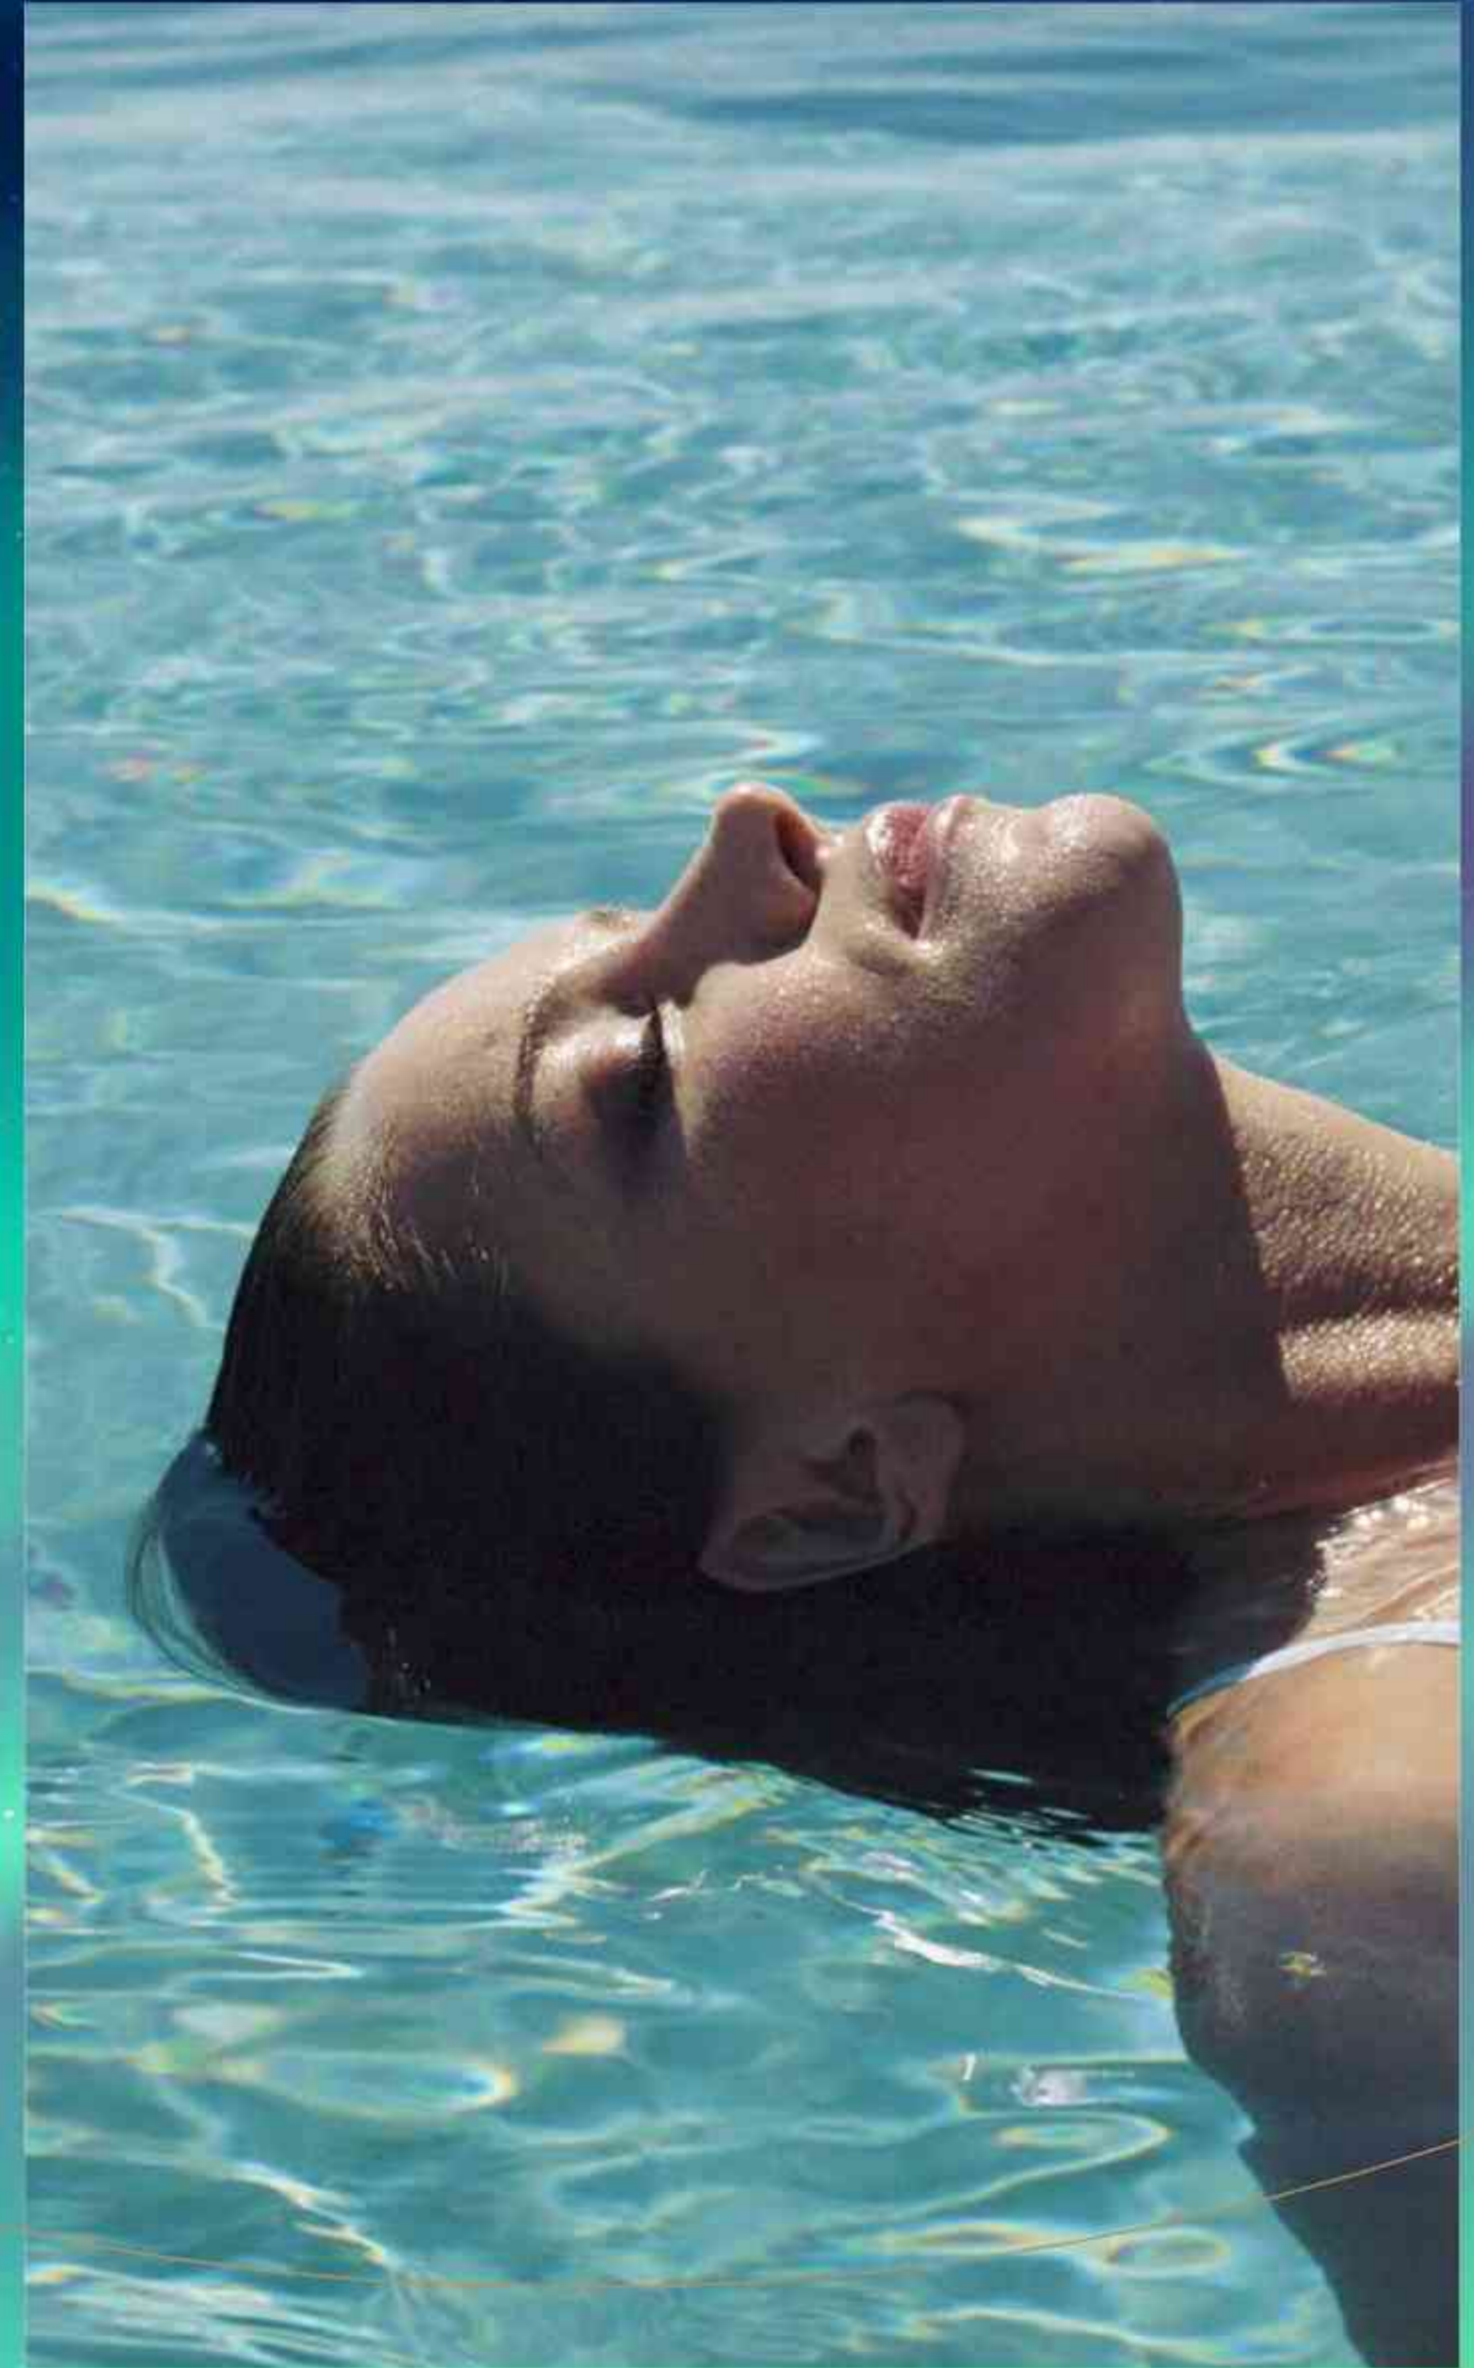

BEHOLD THE
AWE-INSPIRING
PERIDOT

A SHINING GEM THAT HAS INSPIRED
EVERY ELEMENT OF THIS MAGNIFICENT
PROPERTY, HELPING YOU DISCOVER
AN ETHEREAL WORLD.