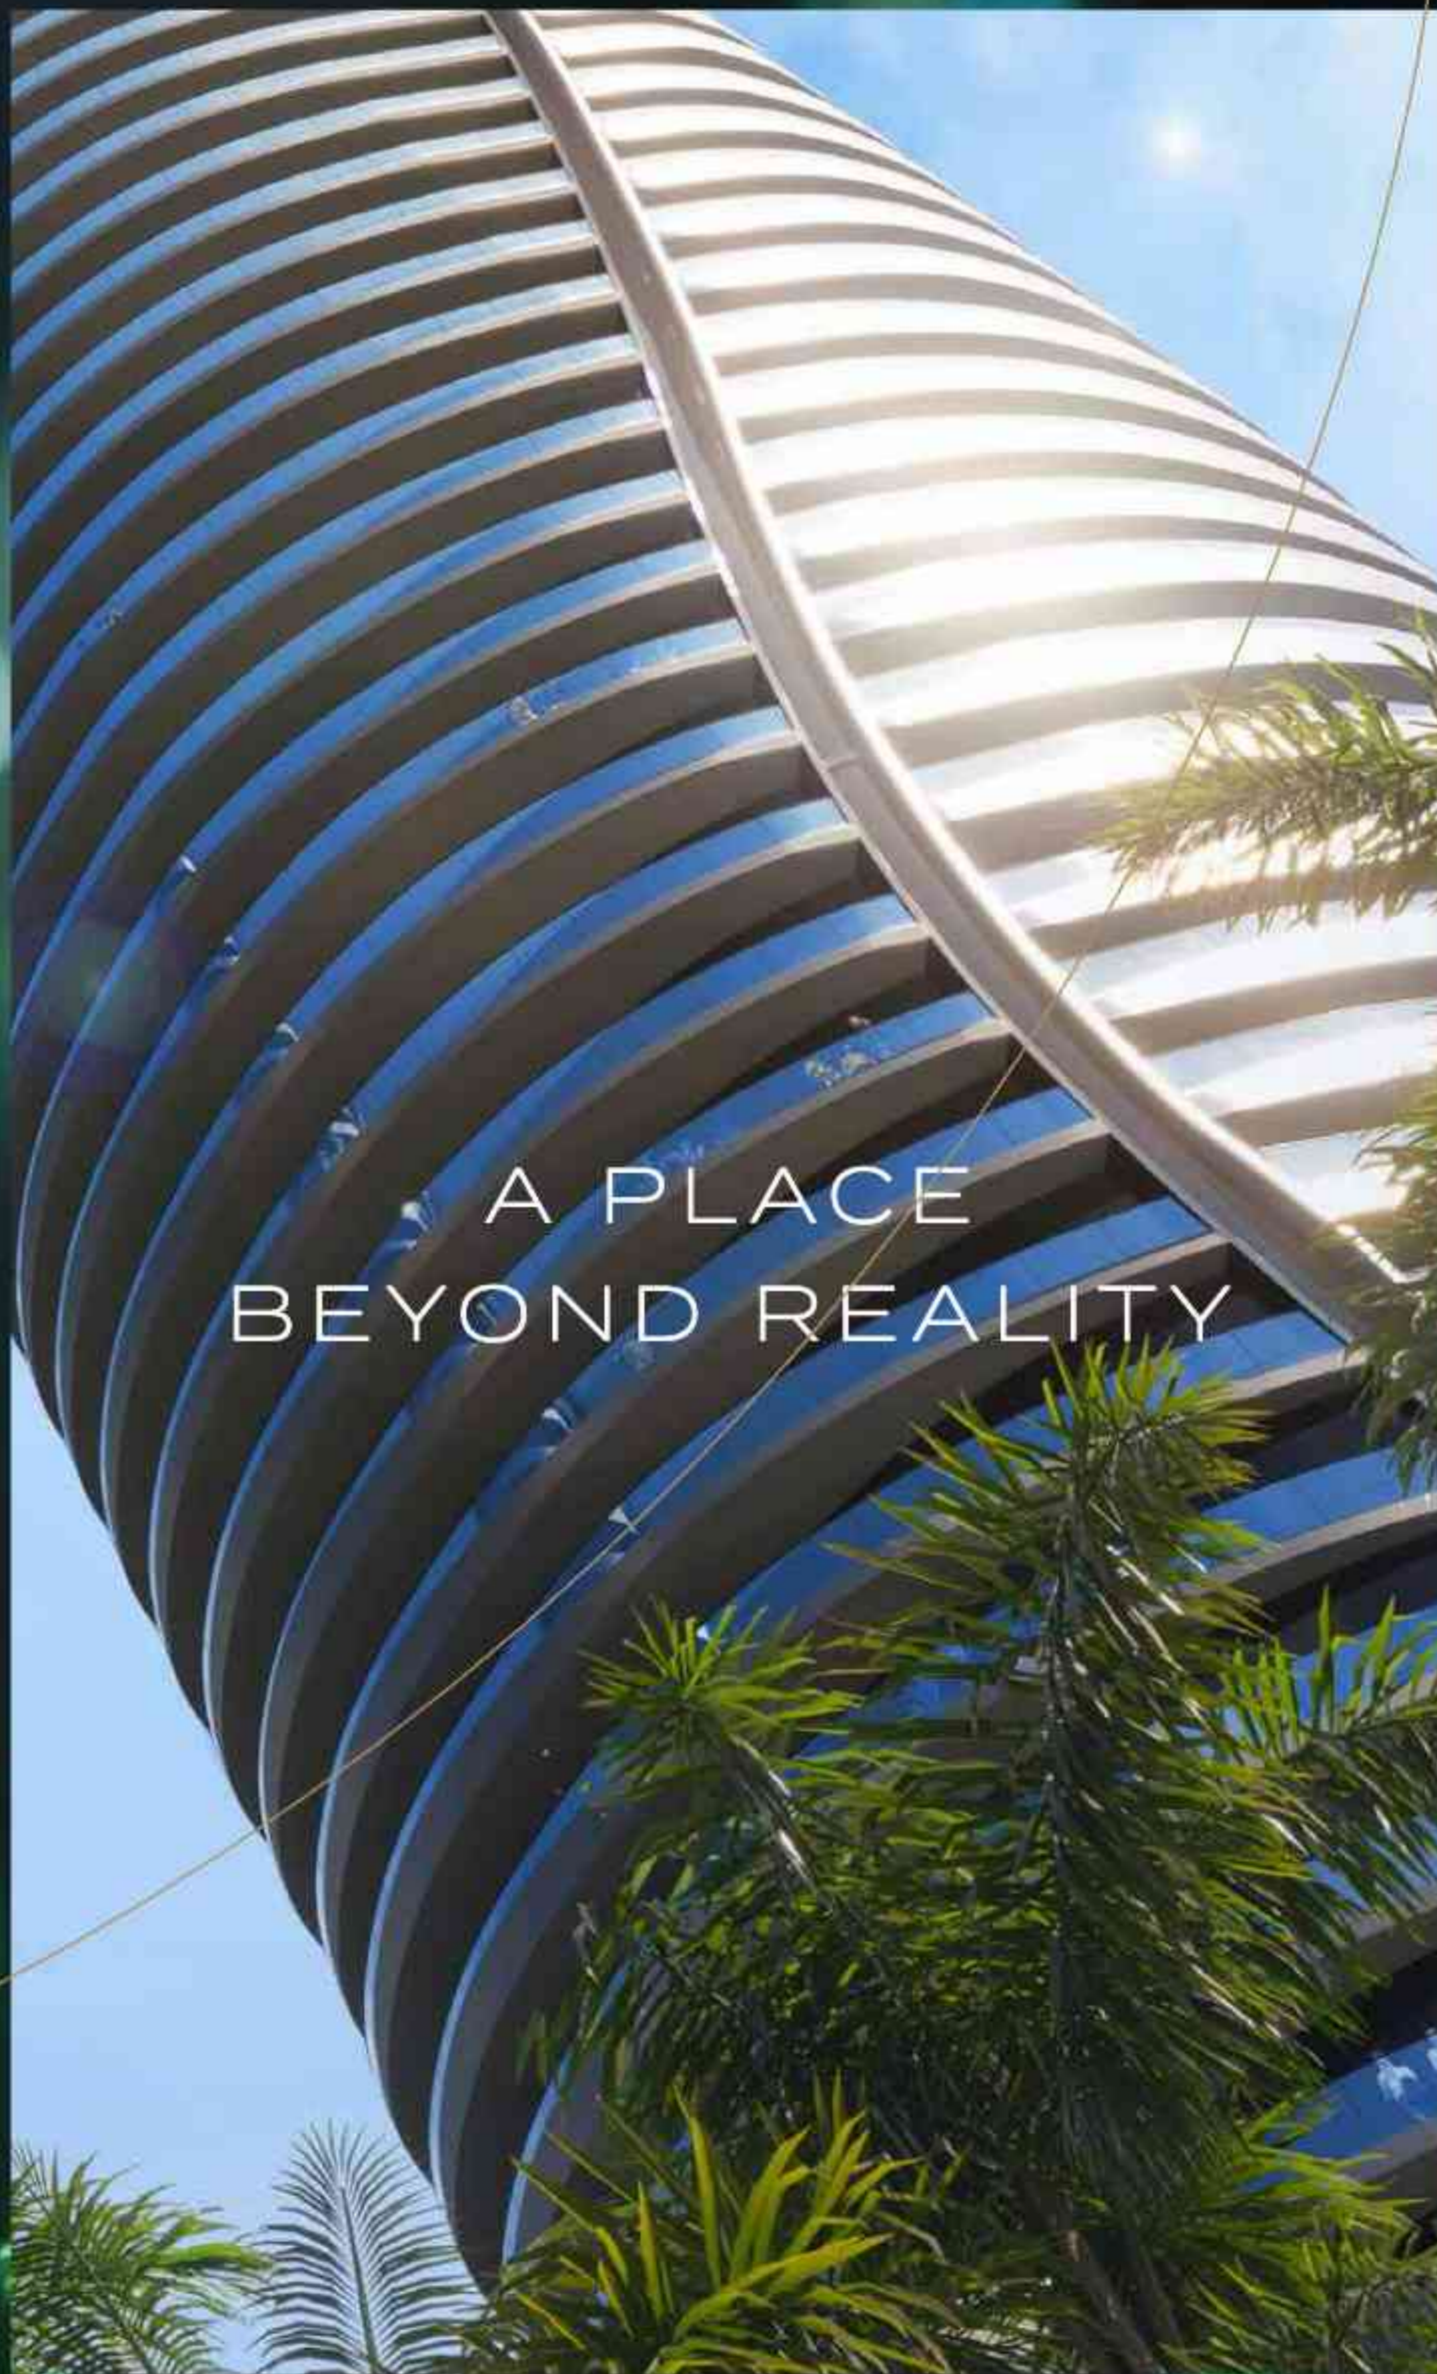

DAMAC

CANAL
C R O W N
de GRISOGONO

RISE ABOVE

LUXURY

A woman with blonde hair in a bun, wearing a high-necked, sleeveless green dress with a shimmering bodice, stands in profile in a field of tall grass. Behind her is a large, arched glass and metal structure, possibly a greenhouse or a futuristic building. The sky is a deep teal color. In the foreground, there are some green plants and a white surface with some debris.

THAT
TRANSCENDS
THE BOUNDARIES
OF TIME AND
SPACE

A PLACE
BEYOND REALITY

AN
ARCHITECTURAL
MARVEL

THAT RISES
FROM THE
DEPTHS OF YOUR
IMAGINATION

PRESENTING

CANAL
CROWN

de GRISOGONO

RISE ABOVE LUXURY

TRANQUIL
WATERFRONT
LIVING BY
DUBAI CANAL

LET THE CANAL BE THE PERFECT
BACKDROP FOR THE ARCHITECTURAL
SPECTACLE THAT IS YOUR HOME,
DAZZLING WITH A CROWN THAT
SPARKLES IN THE SUNLIGHT AND
SHINES BRIGHTLY IN THE NIGHT SKY.