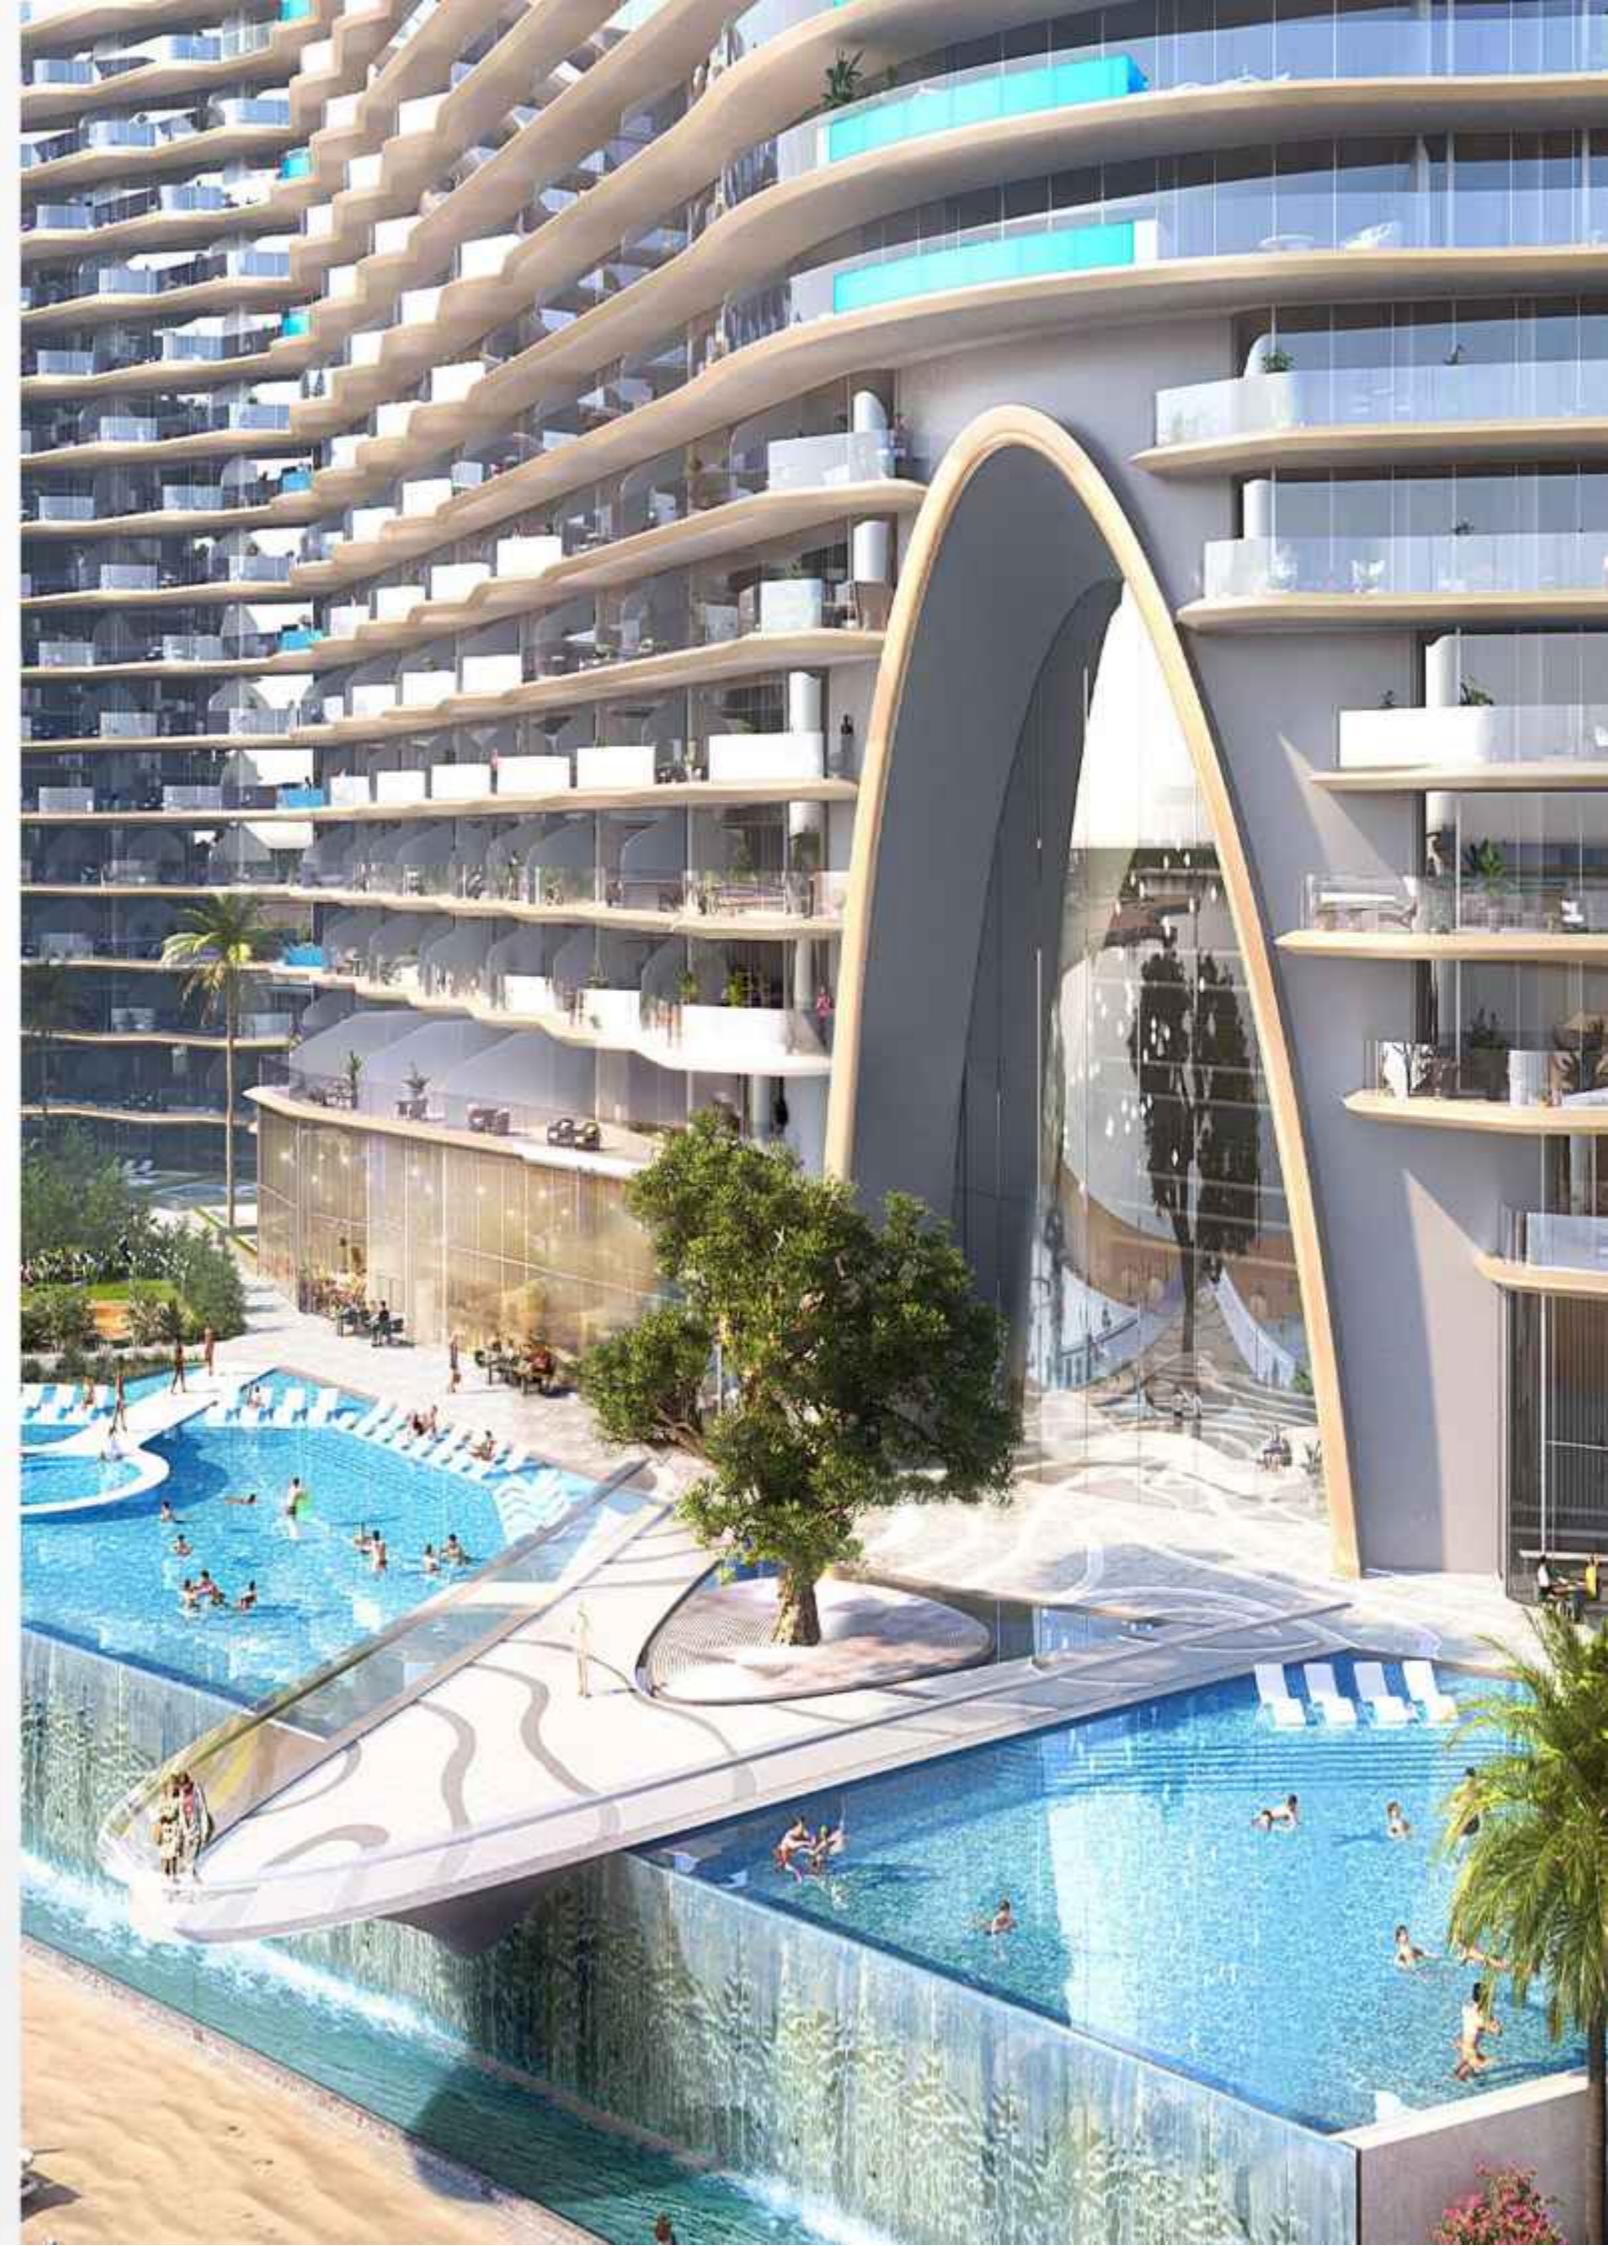

Our upcoming developments worth over 4 billion dirhams, will establish new benchmarks of design excellence, sustainability, and premium lifestyle experiences.

SORA

Beach Residence

Sora, the Japanese word for SKY, symbolizes the boundless and infinite possibilities of luxury living.

SORA Beach Residence

A New Level of Ocean Residency in an
Uprising Island of Magnificence

the SITE

the GAMING
RESORT

Location:

Al Marjan Island,
Ras Al Khaimah, UAE

Al Marjan Island exemplifies the best of modern Ras Al Khaimah, making it a top lifestyle destination in the Gulf region. Situated in Ras Al Khaimah's core and just a 45-minute drive from Dubai International Airport, this premier man-made archipelago provides a unique beach retreat. The four coral-shaped islands host leading hotels and resorts, state-of-the-art leisure amenities, and beautiful natural features, including 7.8 kilometers of immaculate sandy beaches.

SORA Beach Residence

a Combination of Luxury and Contentment

The grand, arching entrance creates a visual gateway that bridges the earth with the sky, enhancing the sense of openness and creating a grand focal point. The entire concept of the building emphasizes openness, dynamic form, and a connection with the environment, aiming to offer residents or guests a serene yet sophisticated living space.

SORA
BEACH RESIDENCES

SORA Beach Residence

Elegant Entrance

The stunning main drop-off area of the SORA seaside apartment complex. The canopy above the entrance, abstracted from the elegant form of palm leaves, sets the tone for the architectural brilliance that awaits inside. From this grand entrance, residents and visitors are led into a magnificent lobby, designed to provide a seamless transition from the serene exterior to the luxurious interior spaces.