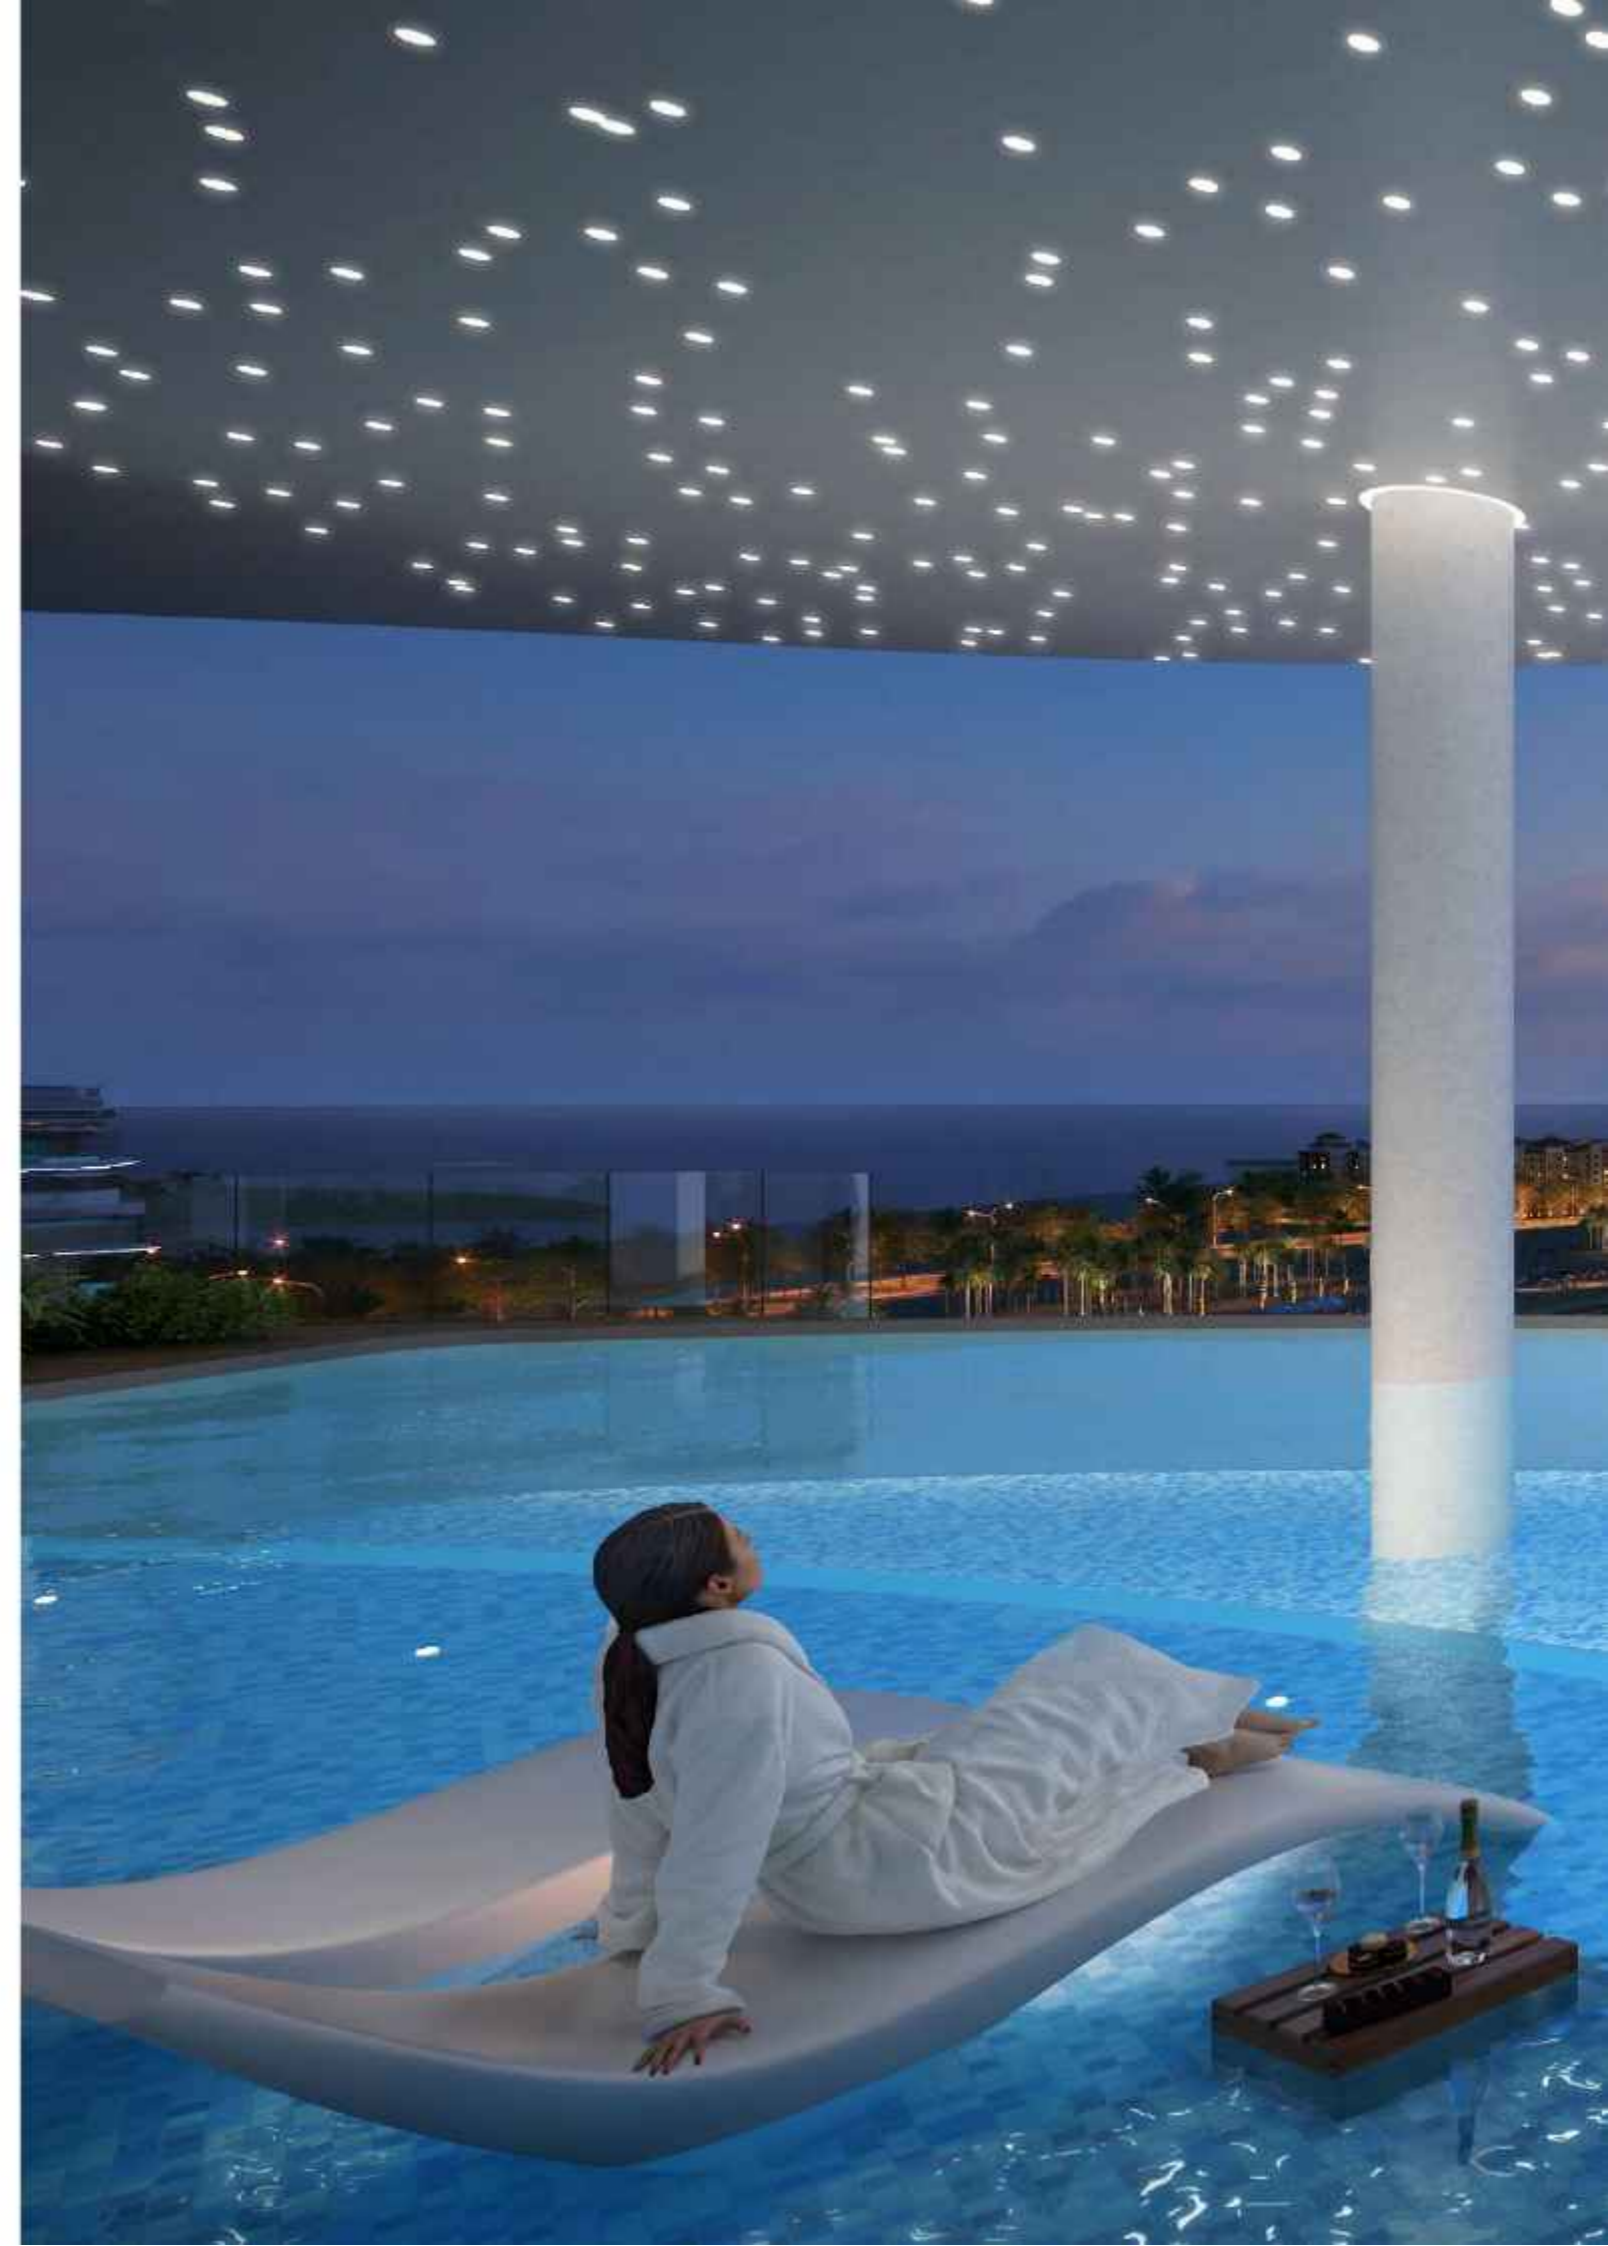

Pebble seating

An aerial view of a modern, curved residential building with a swimming pool and beach area. The building features multiple levels with balconies and a distinctive curved facade. In the foreground, there is a swimming pool with a curved edge, surrounded by a sandy beach area with lounge chairs and umbrellas. The background shows a clear blue sky and a body of water.

Amenities

SORA
Beach Residence

SORA Beach Residence

the Sky Pool

Perched higher in the building, the luxurious sky pool offers breathtaking, panoramic views of the shimmering sea below. Users can swim or lounge by the water's edge, enveloped in a serene atmosphere that seamlessly blends the thrill of the high-end living with the tranquility of the ocean and sky.

SORA Beach Residence

the Urban Escape

A stylish, fully-stocked bar at the garden's edge provides the perfect spot for enjoying bespoke cocktails, enhancing the ambiance of this exclusive urban paradise. The soothing sound of water from the nearby pool complements the serene environment, further enhancing the sense of escape.

SORA Beach Residence

the Sky Garden

The luxurious sky garden offers a rich retreat adjacent to the infinity pool. Lush foliage and exotic plants create a tranquil atmosphere, inviting residents to unwind and soak in the beauty of the skyline.