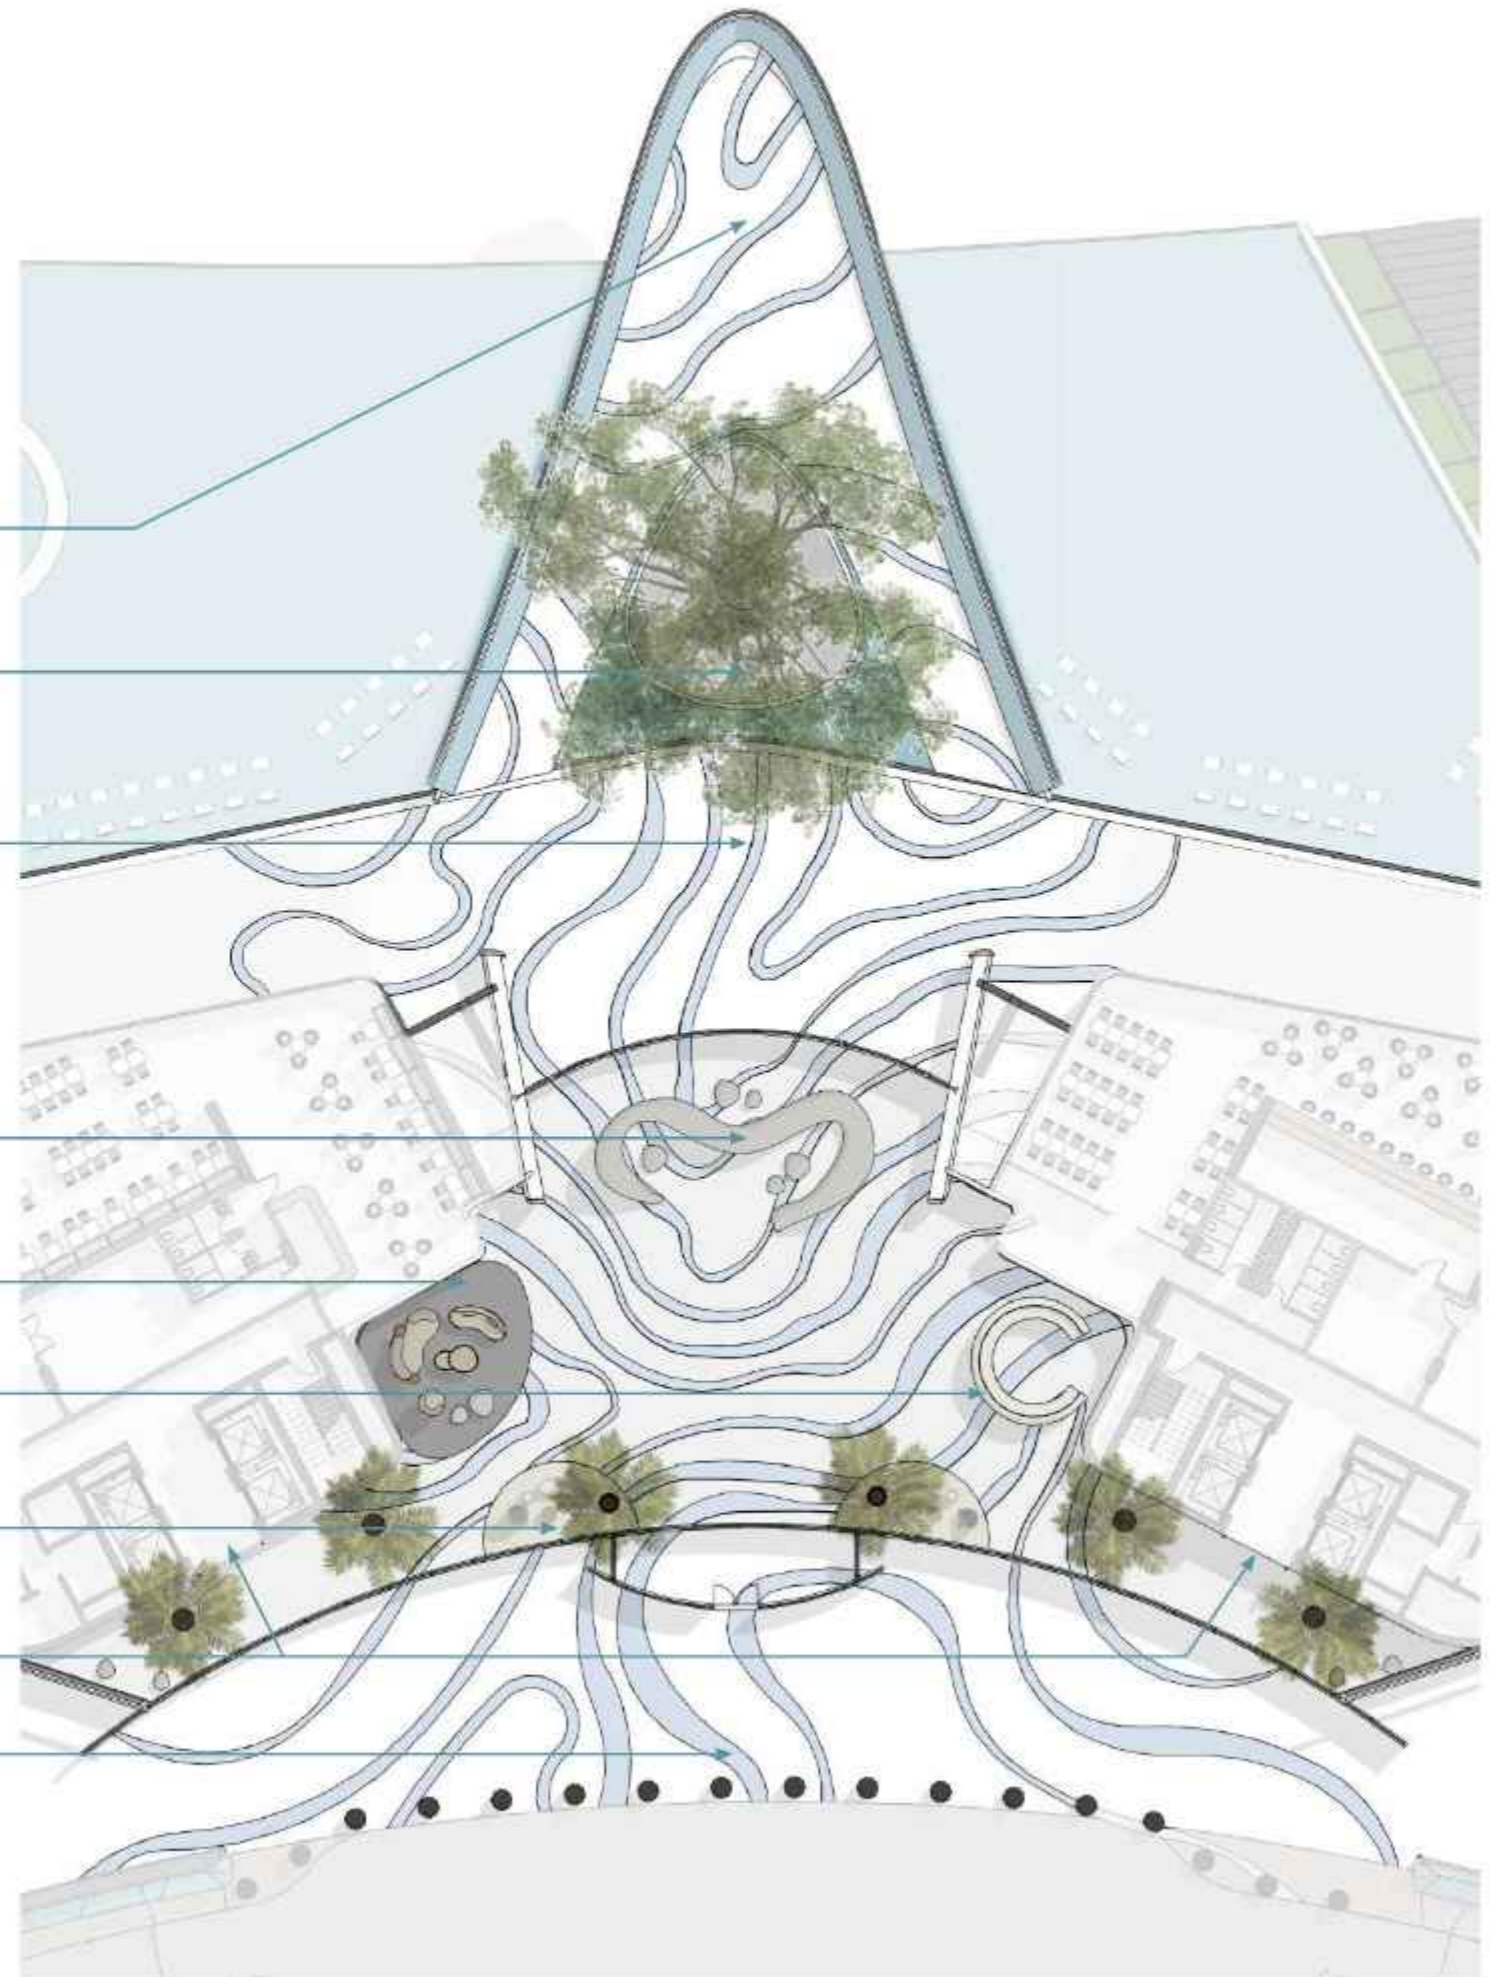

Viewing Deck

Zen Garden

Spill out area

Grand bench

Lounge seating area

Reception

Seating area

Entry to Elevator area

Entrance