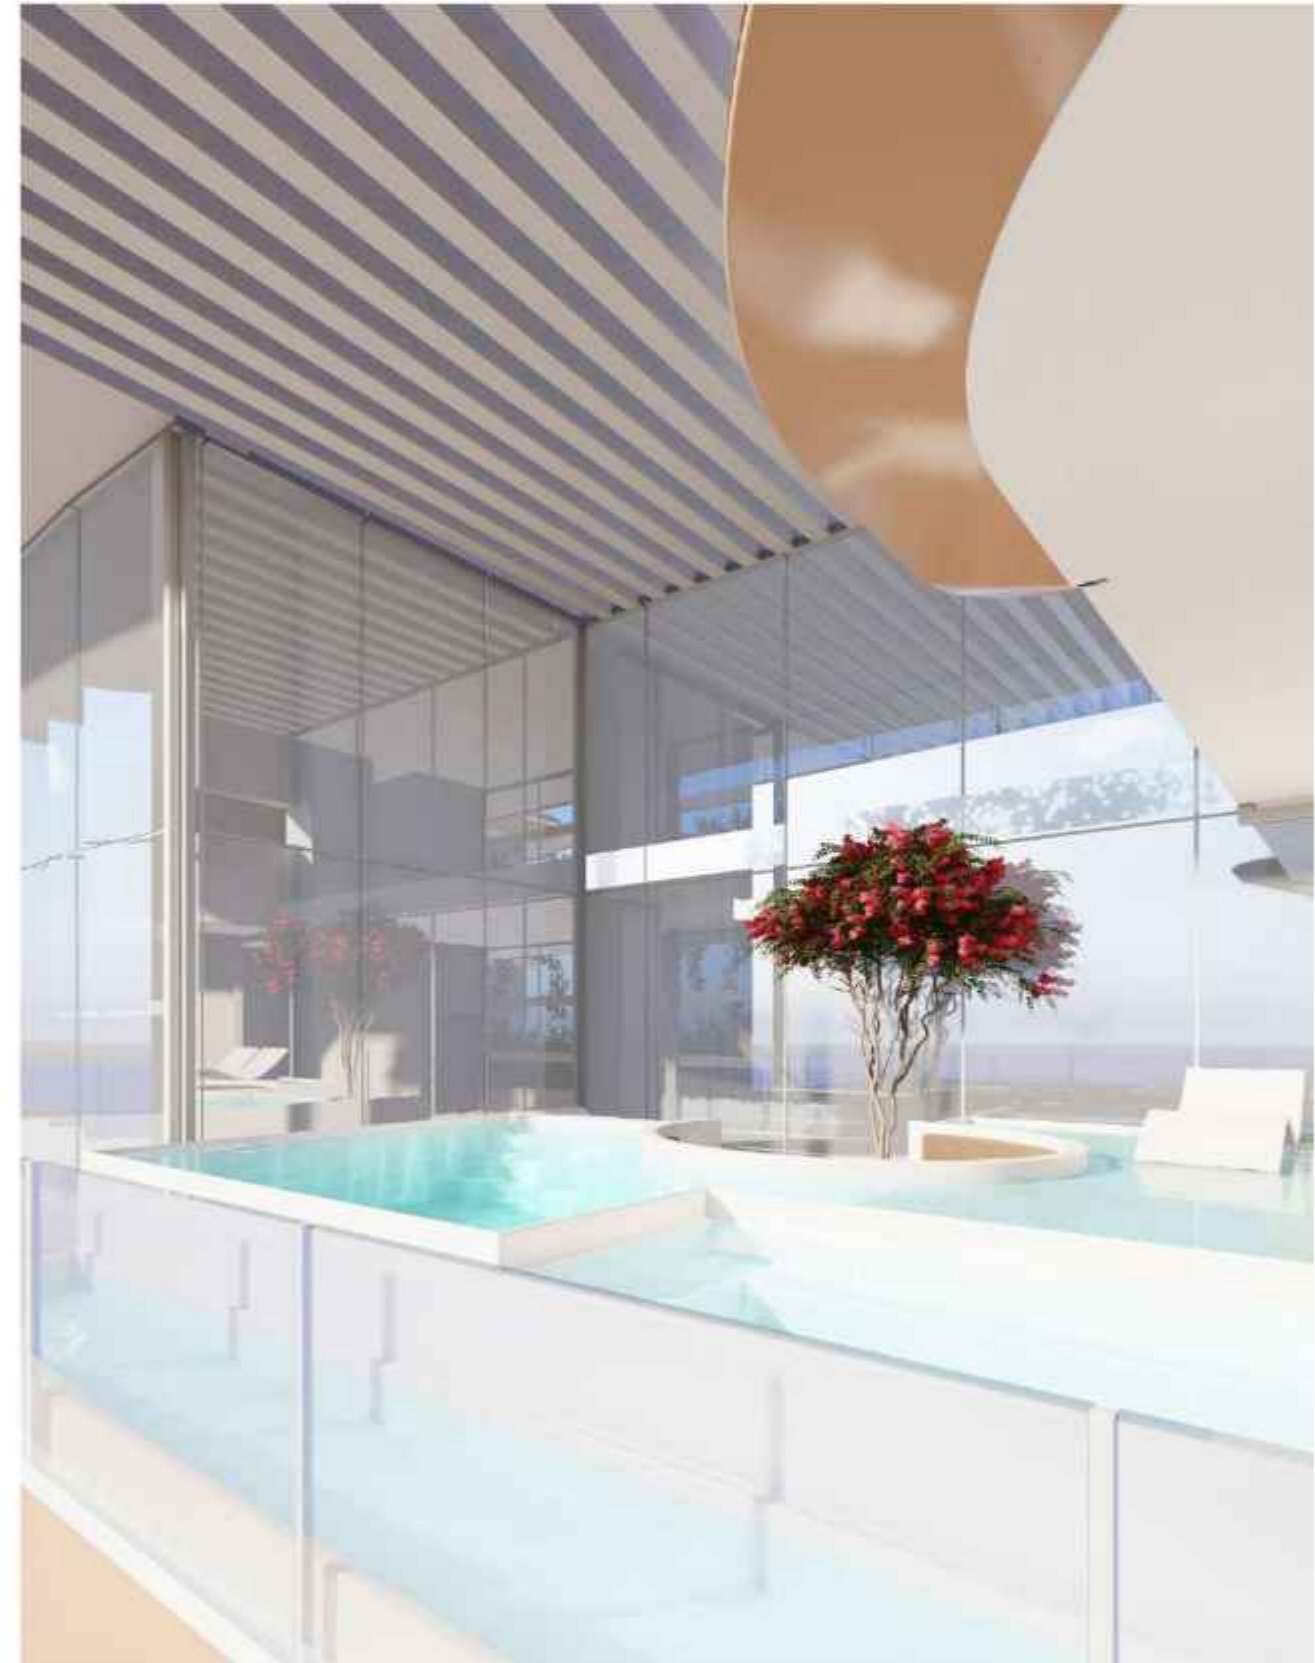

SORA Beach Residence

the Waterfront Luxury Villas

Two-story luxury beach villas offer the ultimate blend of comfort and exclusivity, featuring private pools and lush gardens. Each villa boasts spacious living areas with panoramic views of the ocean, designed to provide an unparalleled experience of seaside elegance. These villas are perfect for those seeking privacy and luxury, with direct beach access and state-of-the-art amenities.

SORA Beach Residence

The beach villa are a vision of contemporary elegance, blending smooth curves and clean lines in a two-level design that creates a fluid transition between indoor and outdoor spaces. The architecture makes generous use of glass, maximizing the infusion of natural light and ensuring unobstructed views of the surrounding lush greenery, the sea, and the tranquil pool that mirrors the sky.

SORA Beach Residence

the Sky Villas

The sky villas rise majestically over two stories, each graced with expansive balconies that house private pools and sunken seating areas, crafting a floating paradise high above the ground. These elevated retreats boast panoramic views of the sea, offering residents a breathtaking backdrop to their serene, aquamarine-tinted leisure.

SORA Beach Residence

the Luxury Apartments

Selective special apartments feature a modern and tranquil infinity pool setting, highlighting the high-end residential area.

The pool is designed with a vanishing edge, giving the illusion of water extending into the horizon of a serene sea view. The bordering architecture features sleek, clean lines, with a prominent palm tree adding a tropical touch to the environment.