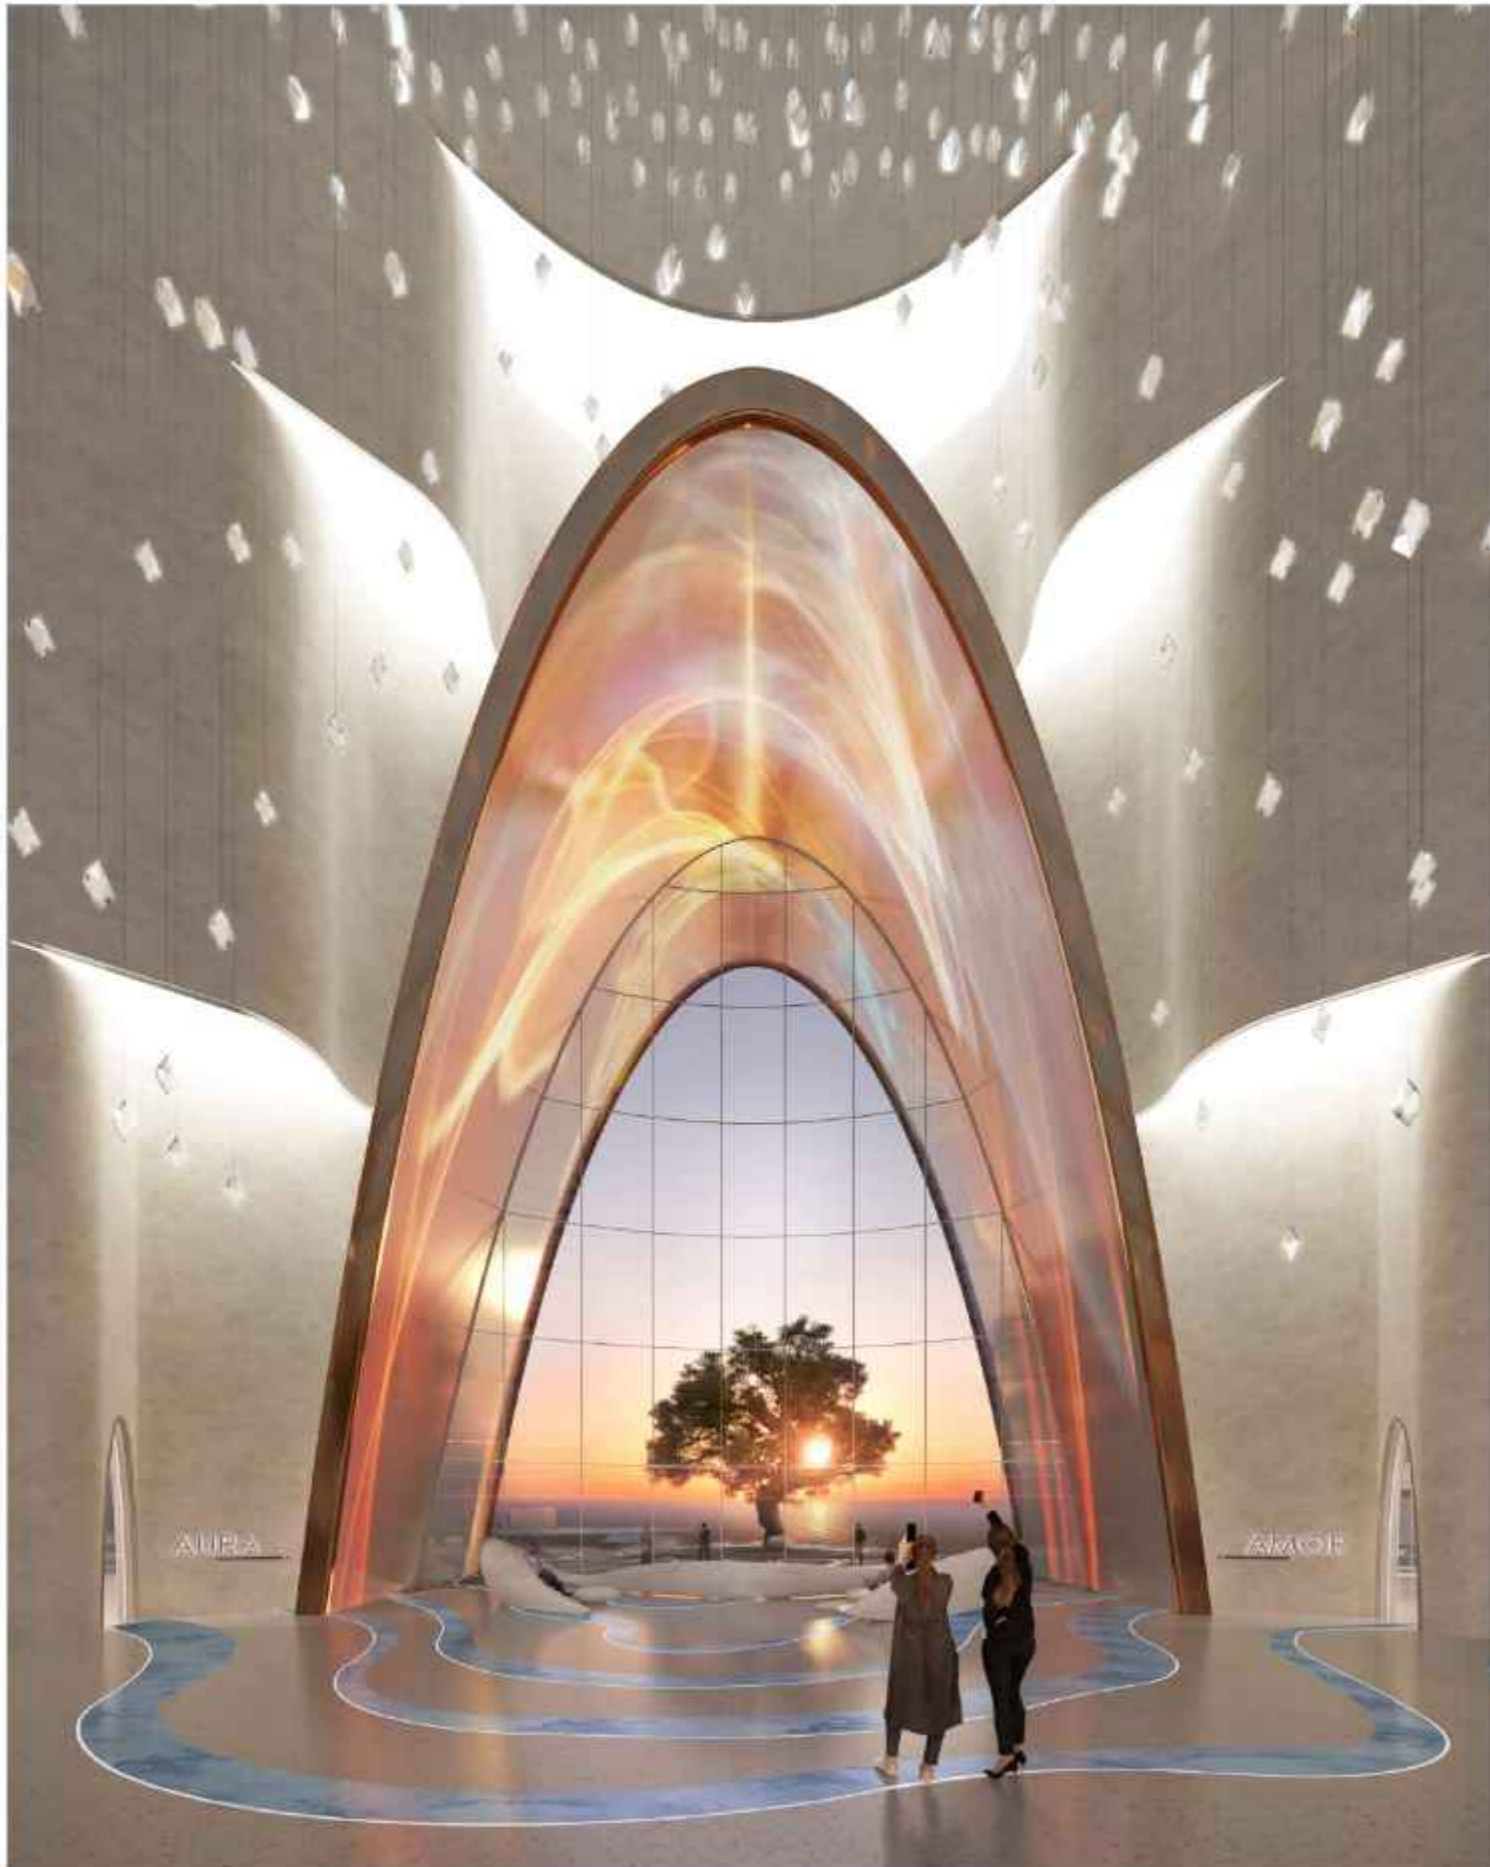

SORA
BEACH RESIDENCES

SORA Beach Residence

Elegant Entrance

The stunning main drop-off area of the SORA seaside apartment complex. The canopy above the entrance, abstracted from the elegant form of palm leaves, sets the tone for the architectural brilliance that awaits inside. From this grand entrance, residents and visitors are led into a magnificent lobby, designed to provide a seamless transition from the serene exterior to the luxurious interior spaces.

the LIGHTS

Shimmering Aura

In twilight's embrace, where dreams meet reality, stars adorn the sky like shimmering jewels. Their silent symphony paints the night with wonder, as time surrenders to the enchantment of the cosmos.

Nakanoshima festival tower
- Osaka, Japan

The main foyer chandelier is inspired by a starry sky. Two coloured LEDs with different colour temperatures are arranged randomly. The brick walls are illuminated with a faint light, highlighting the presence of the chandelier.

Detail

SORA Beach Residence

the Aurora

In the future, the arch could be elevated to a new level of modernity. Light projection technologies could be integrated into the interior of the arch, enabling it to function as a display screen. Stunning auroras could be projected continuously, enhancing the ambiance of the lobby and contributing to its enchanting atmosphere.