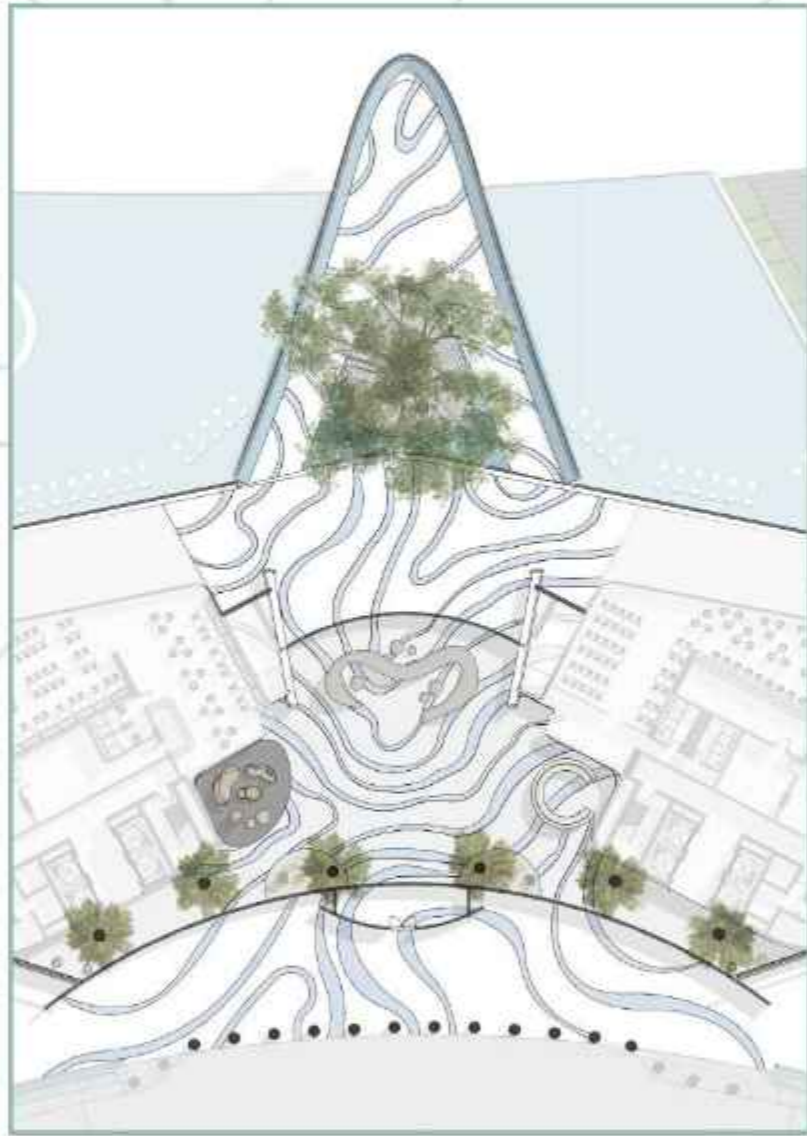

SORA Beach Residence

KEY PLAN