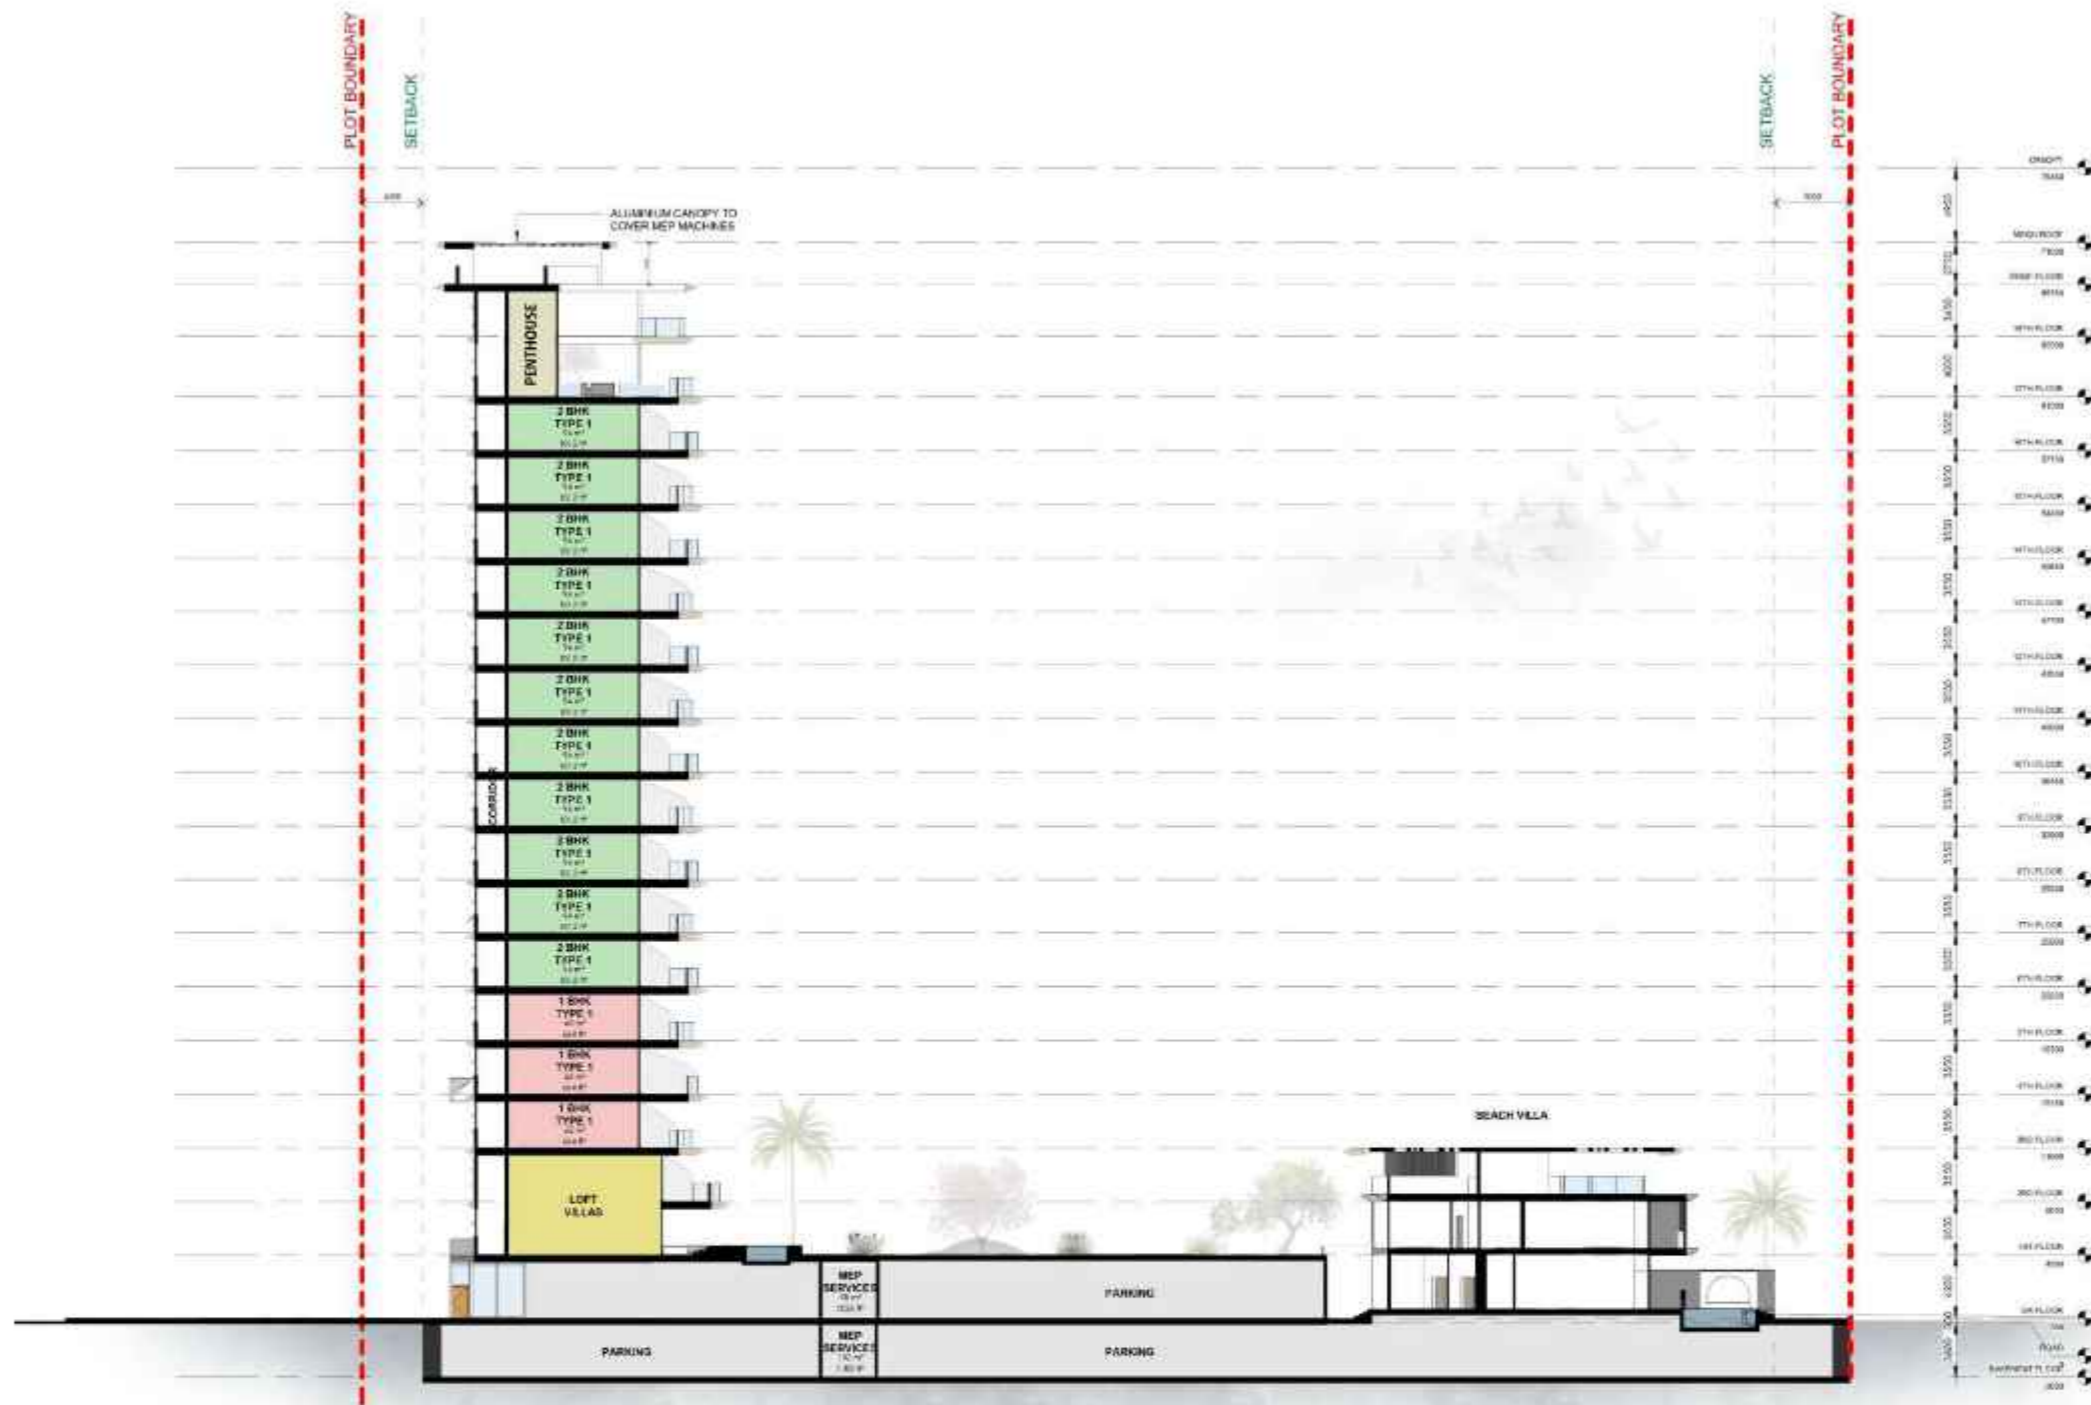

300 ROAD
0

West Side Elevation

East Side Elevation

AA' Building Section

BB' Building Section

KEYPLAN

The logo features a stylized golden 'A' on the left, followed by the word 'AARK' in a large, golden, serif font. Below 'AARK' is the word 'DEVELOPERS' in a smaller, golden, serif font. The entire logo is centered against a background of light blue, wavy, fabric-like patterns.