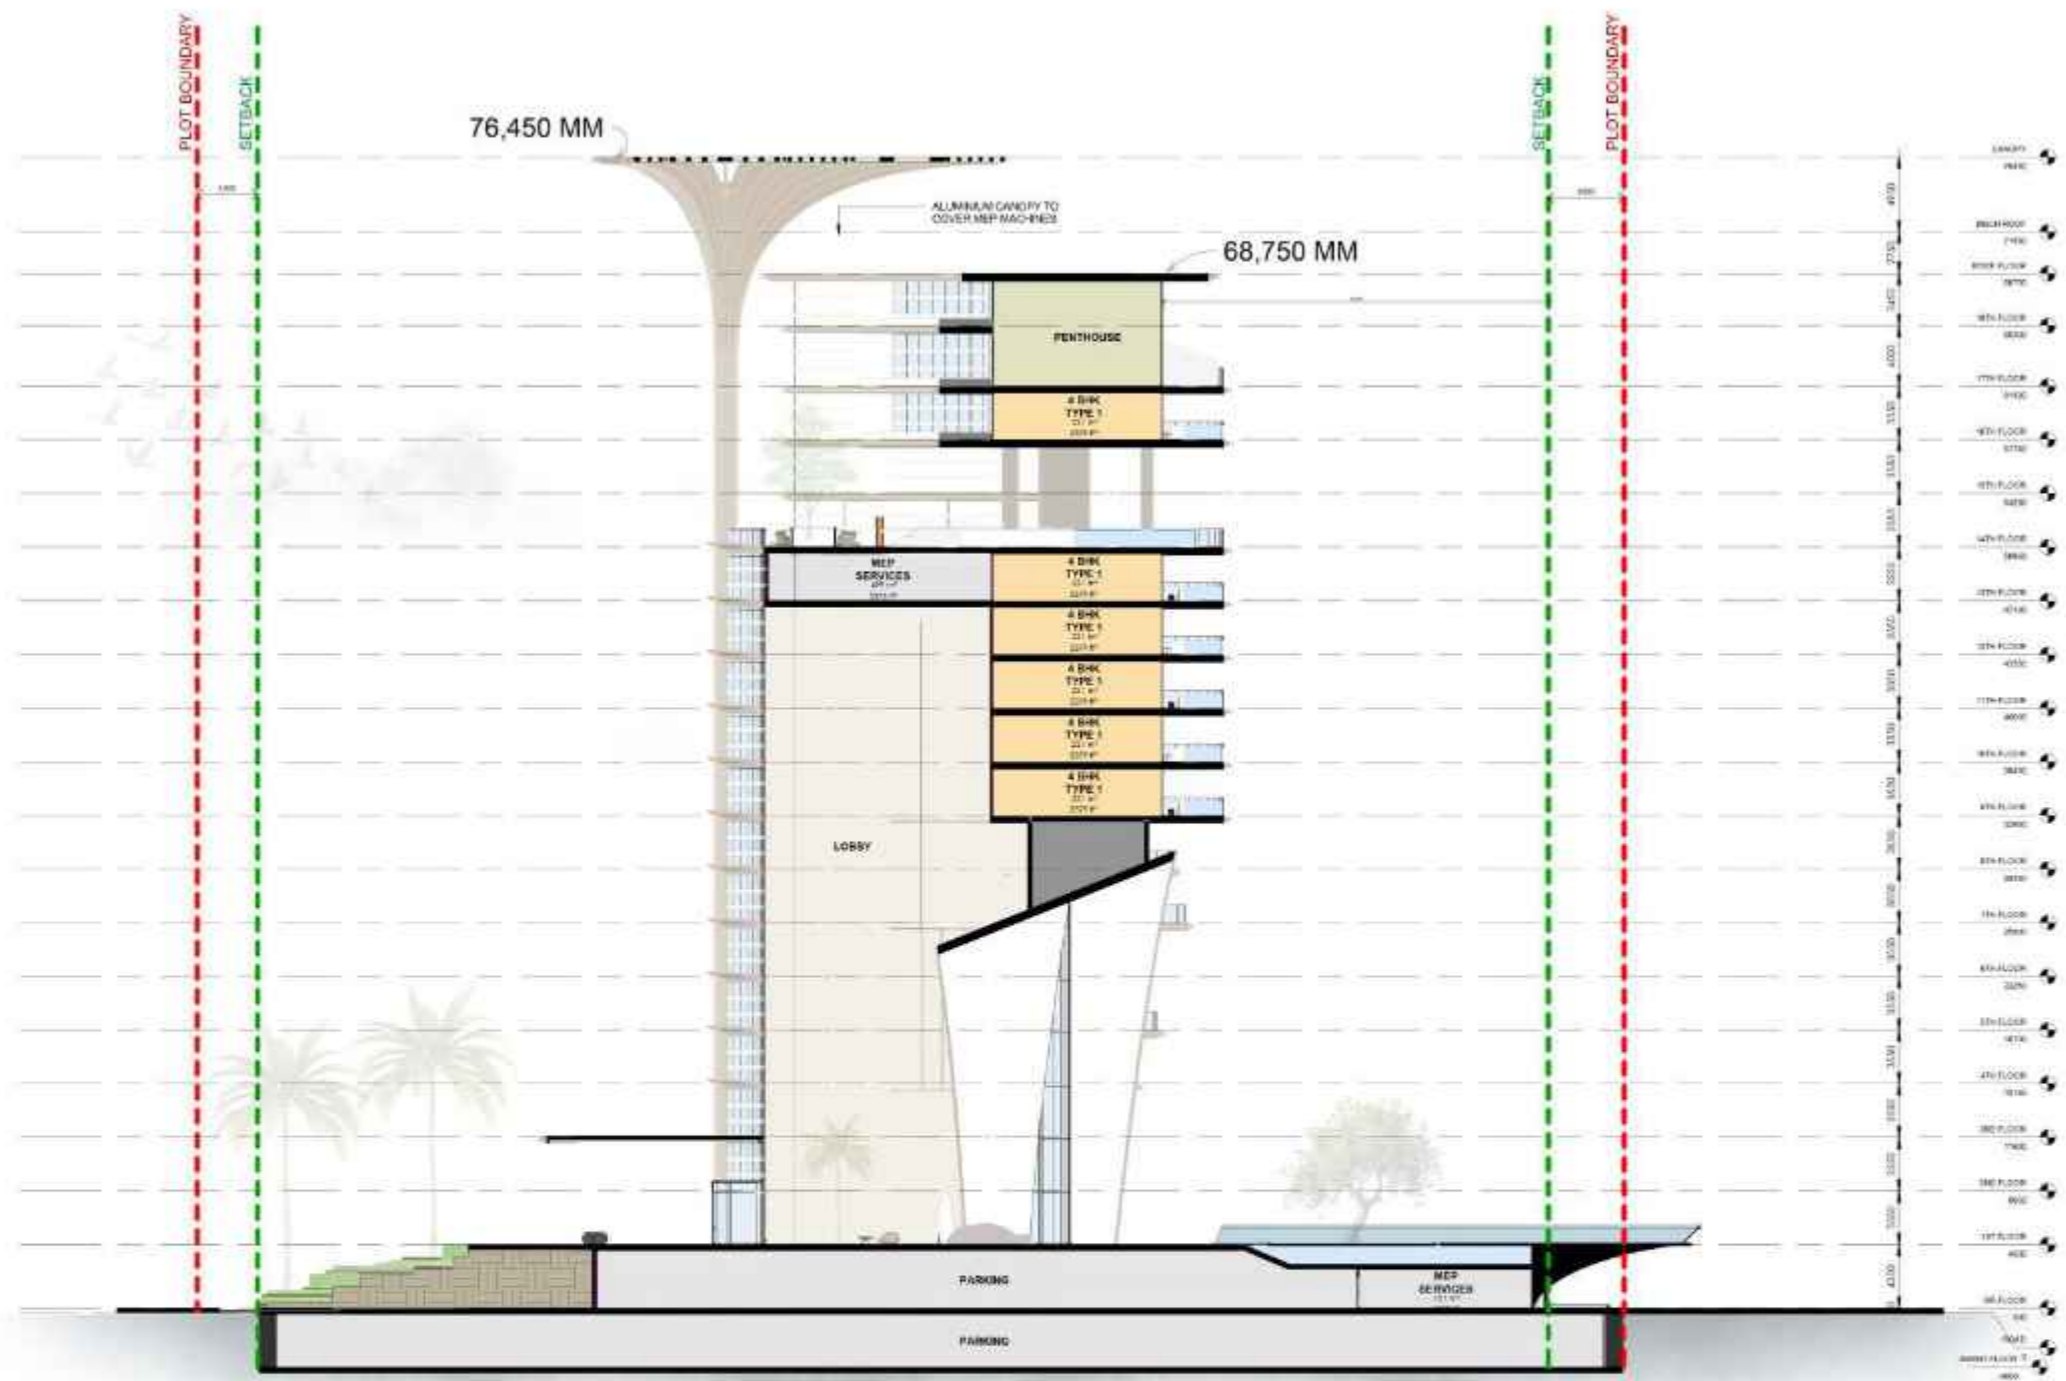

East Side Elevation