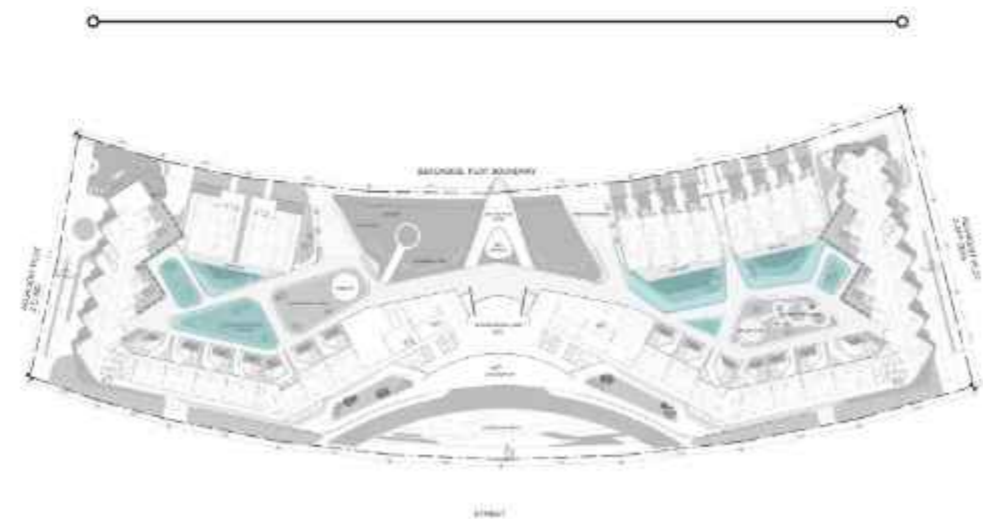

cigar lounge

relaxed lounge seating
pool table
reading and meeting lounge

lounge view

SORA Beach Residence

the Amenities

SORA Beach Residence

the Viewing Gardens of Shakkei

Shakkei, or “borrowed scenery,” is a traditional East Asian garden design technique, particularly in Japan, where natural elements from the surrounding landscape, like mountains and trees, are incorporated into the garden’s design to create a seamless and expansive visual connection with nature.

Landscape

SORA
Beach Residence

SORA Beach Residence

the Viewing Gardens

SORA Beach Residence

the Kids Area

SORA Beach Residence

the Yoga Garden & the Fire Pit