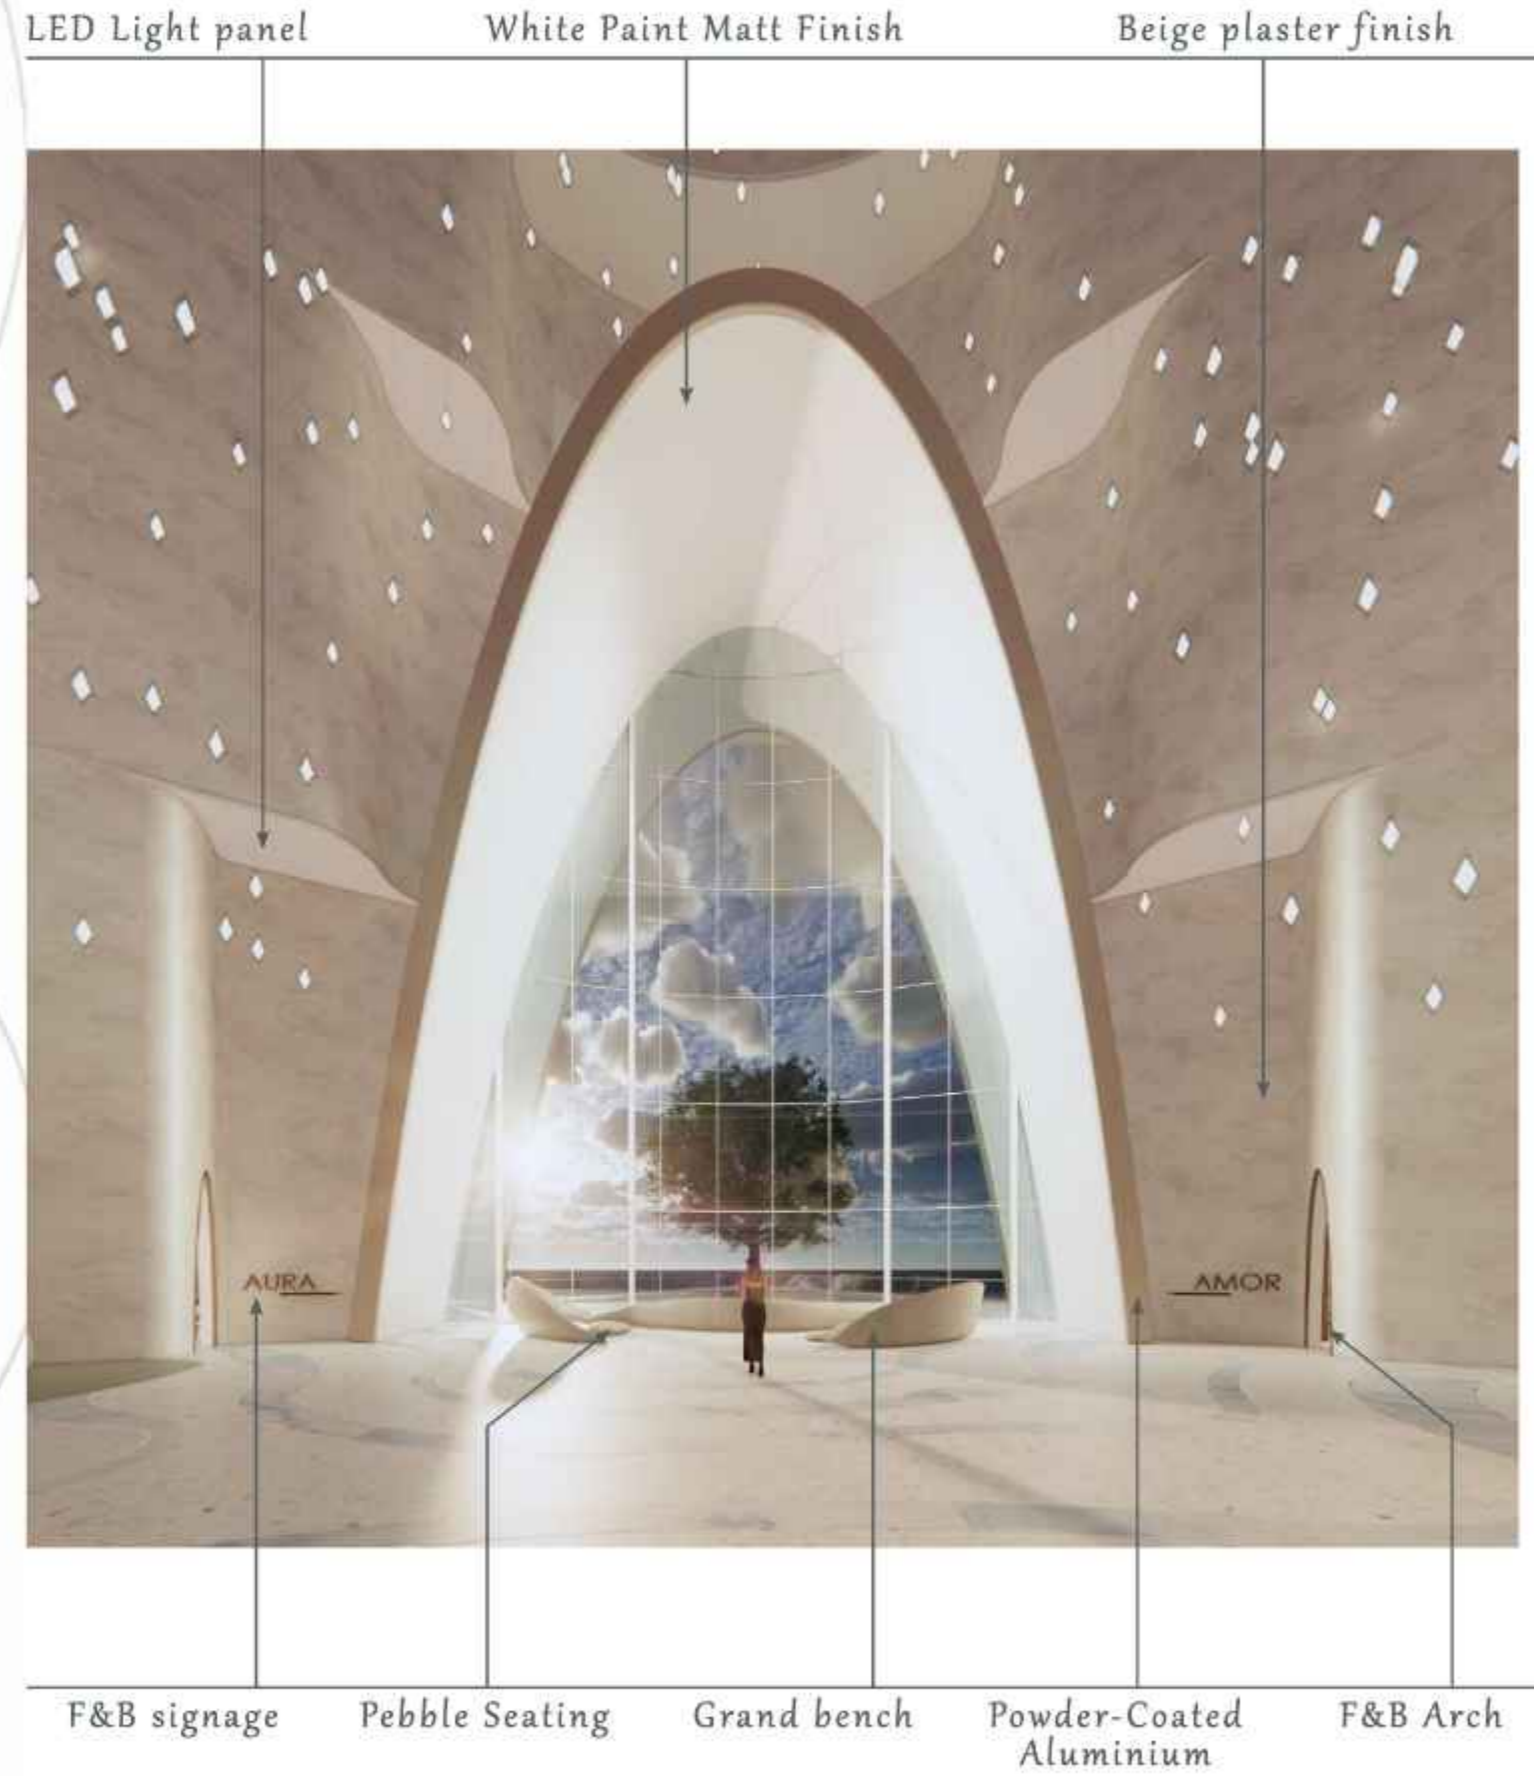

LED Light panel

White Paint Matt Finish

Beige plaster finish

AURA

AMOR

F&B signage

Pebble Seating

Grand bench

Powder-Coated Aluminium

F&B Arch