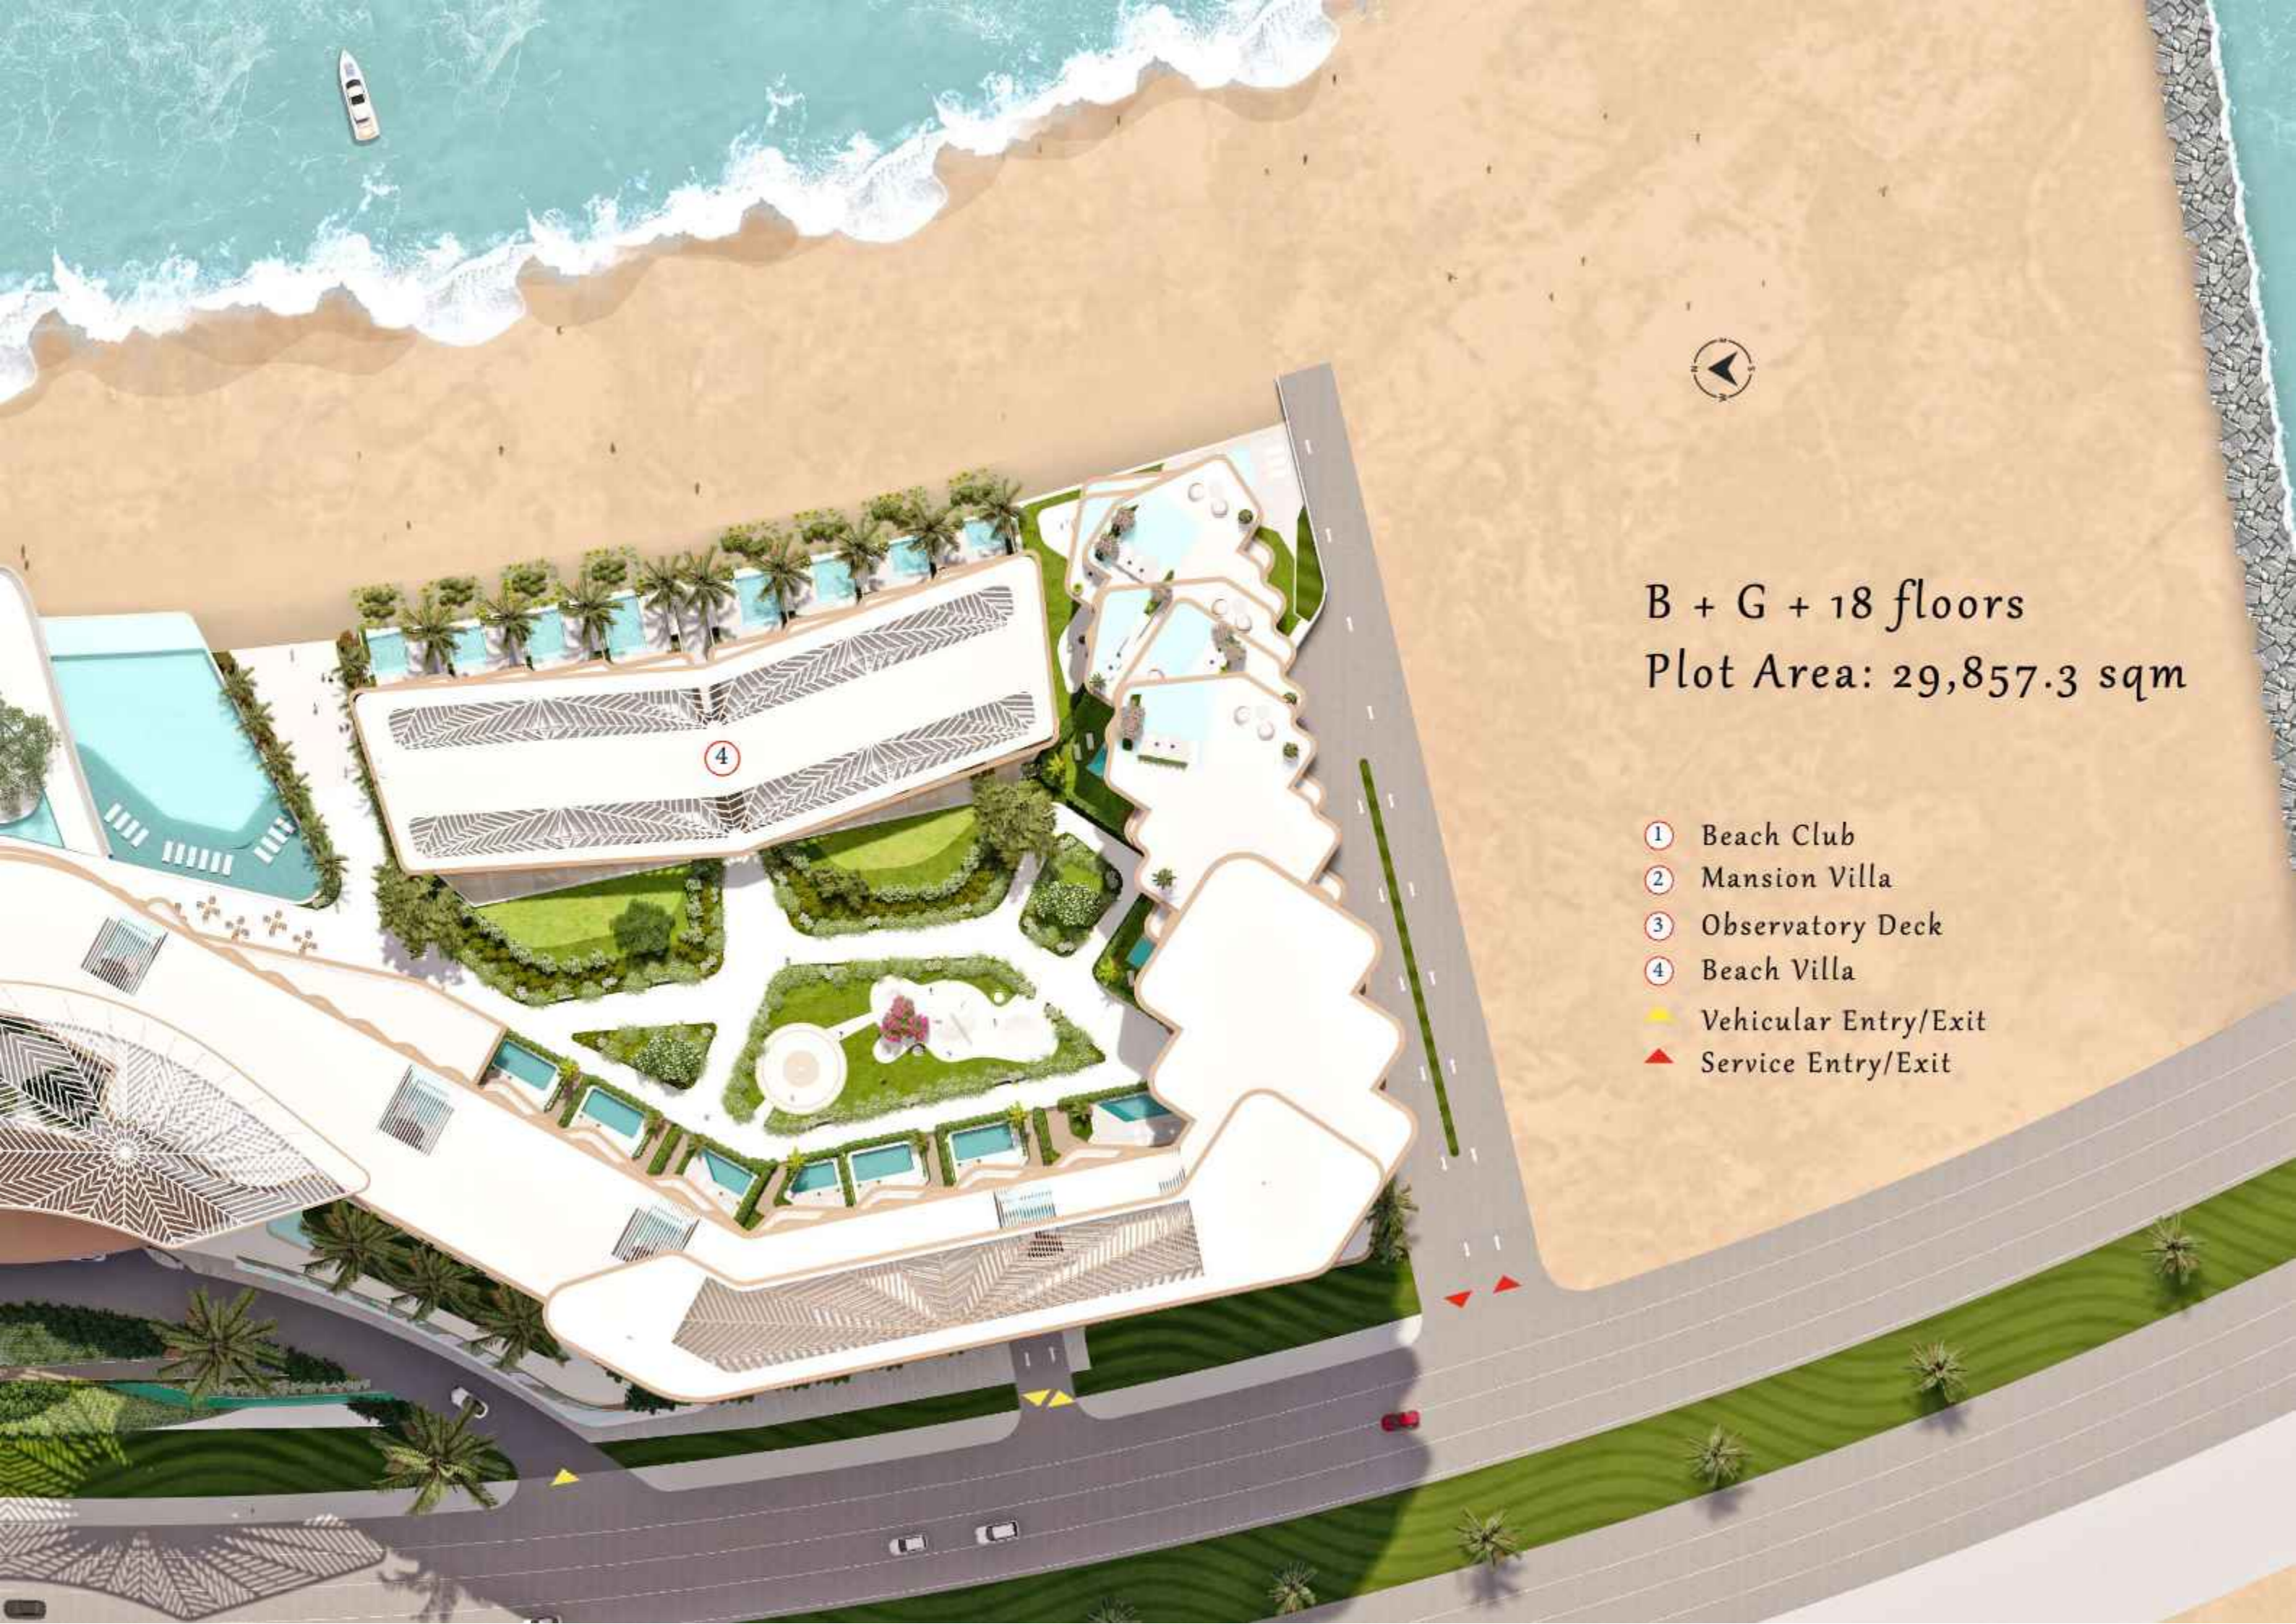

SORA Beach Residence

A New Level of Ocean Residency in an
Uprising Island of Magnificence

the SITE

the GAMING
RESORT

Location:

Al Marjan Island,
Ras Al Khaimah, UAE

Al Marjan Island exemplifies the best of modern Ras Al Khaimah, making it a top lifestyle destination in the Gulf region. Situated in Ras Al Khaimah's core and just a 45-minute drive from Dubai International Airport, this premier man-made archipelago provides a unique beach retreat. The four coral-shaped islands host leading hotels and resorts, state-of-the-art leisure amenities, and beautiful natural features, including 7.8 kilometers of immaculate sandy beaches.

Ras Al Khaimah, UAE

SORA
Beach Residence

B + G + 18 floors
Plot Area: 29,857.3 sqm

- ① Beach Club
- ② Mansion Villa
- ③ Observatory Deck
- ④ Beach Villa
- ▲ Vehicular Entry/Exit
- ▲ Service Entry/Exit

SORA Beach Residence

SORA Beach Residence

a Combination of Luxury and Contentment

The grand, arching entrance creates a visual gateway that bridges the earth with the sky, enhancing the sense of openness and creating a grand focal point. The entire concept of the building emphasizes openness, dynamic form, and a connection with the environment, aiming to offer residents or guests a serene yet sophisticated living space.

SORA
BEACH RESIDENCES

SORA Beach Residence

Elegant Entrance

The stunning main drop-off area of the SORA seaside apartment complex. The canopy above the entrance, abstracted from the elegant form of palm leaves, sets the tone for the architectural brilliance that awaits inside. From this grand entrance, residents and visitors are led into a magnificent lobby, designed to provide a seamless transition from the serene exterior to the luxurious interior spaces.