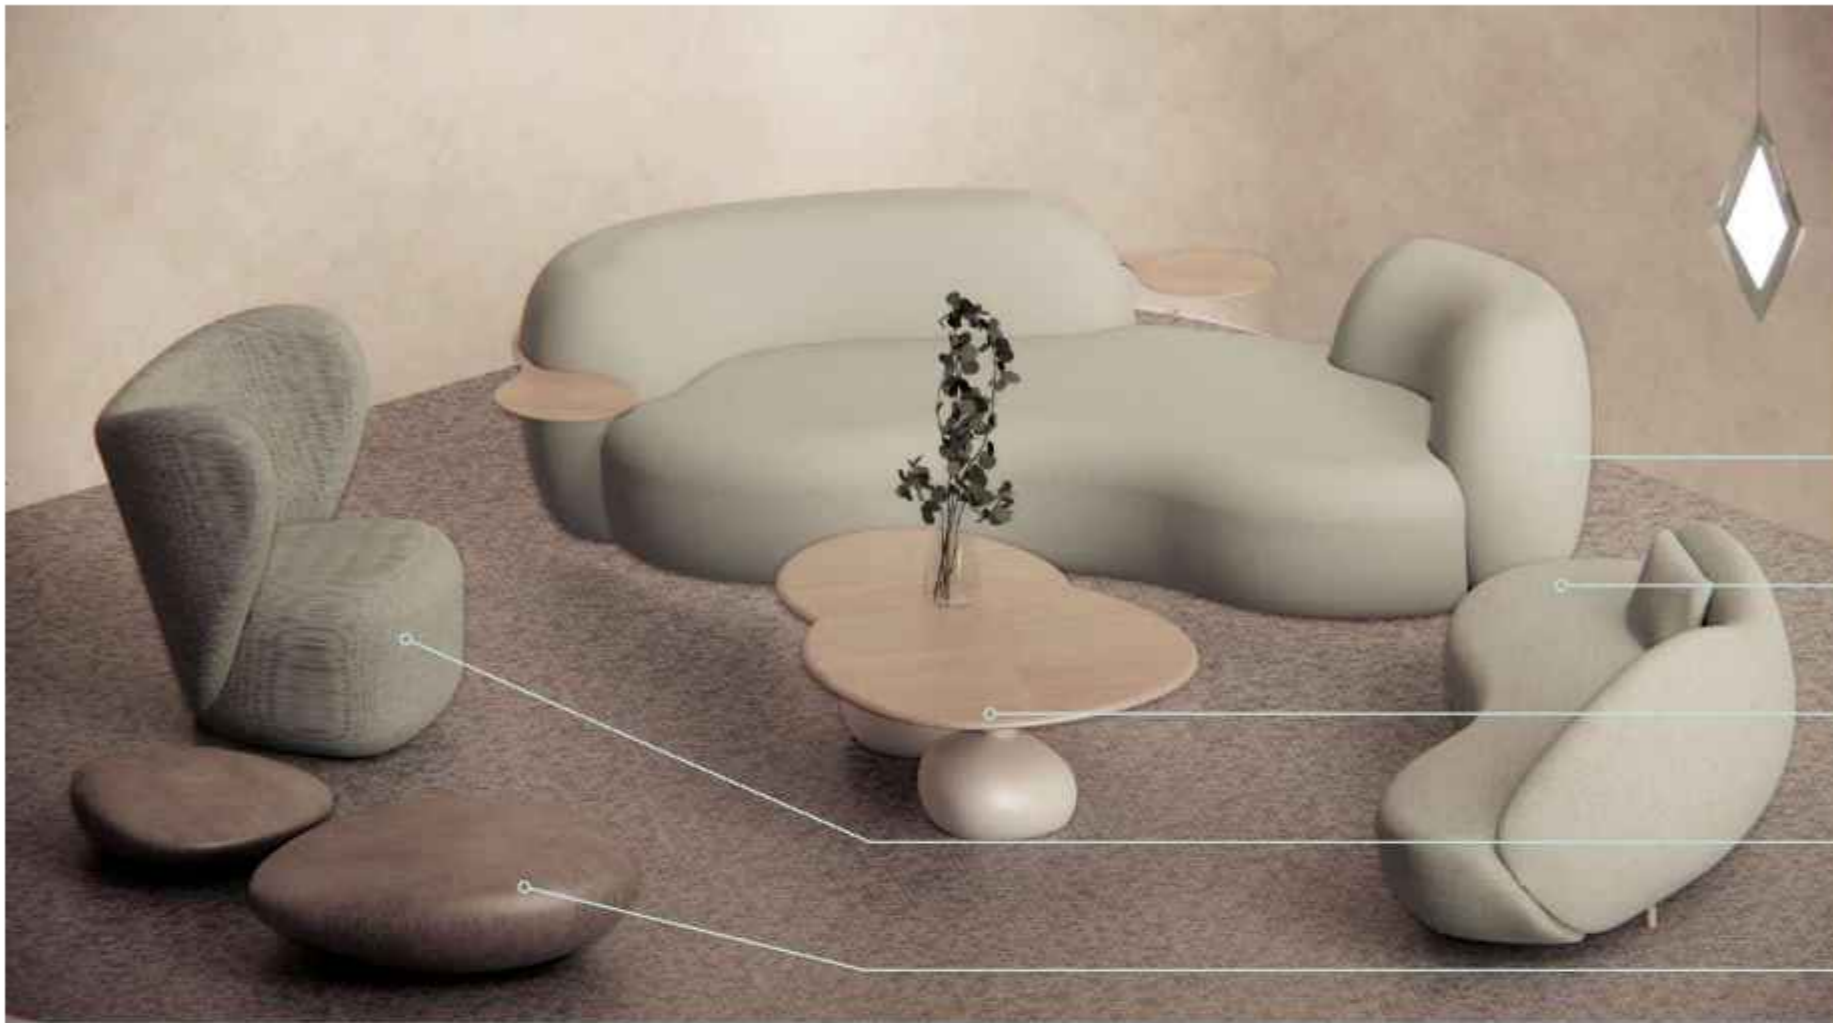

Grand bench

Pebble Seating